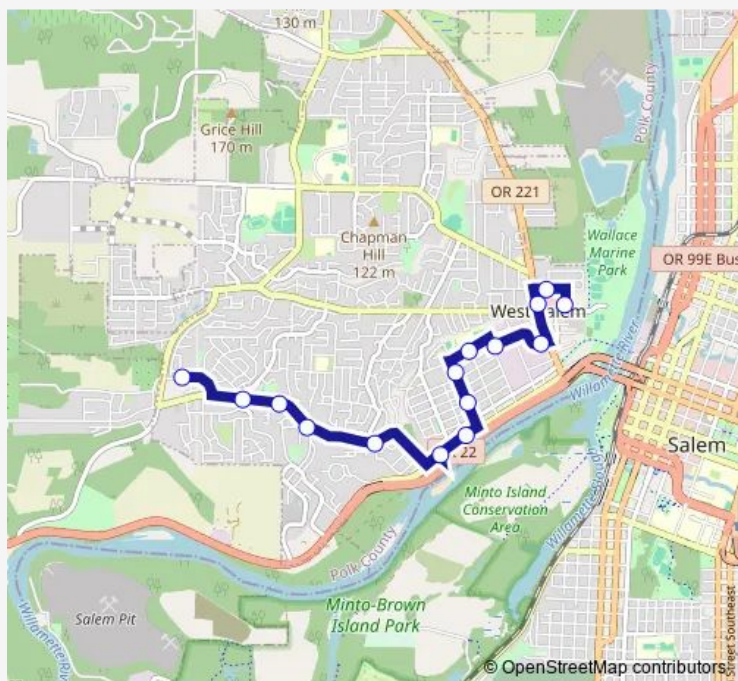

Saturday —

Sunday —

Route info

Direction: West Salem Transit Center - Bay F

Stops: 11

Trip Duration: 0 hour 10 min

Direction

Gehlar @ Crouchen — West Salem Transit Center - Bay F

15 stops

[Open route schedule](#)

Gehlar @ Crouchen

Eola @ Sunwood

Eola @ Mule Deer

Eola @ Turnage

Eola @ Kingwood

Edgewater @ Rosemont

West Salem Transit Center - Bay F

Route schedule

Gehlar @ Crouchen — West Salem Transit Center - Bay F

Monday 05:40-21:24

Tuesday 05:40-21:24

Wednesday 05:40-21:24

Thursday 05:40-21:24

Friday 05:40-21:24

Saturday —

Sunday —

Route info

Direction: Gehlar @ Crouchen

Stops: 15

Trip Duration: 0 hour 13 min

27 Bus time schedules and route maps are available in an offline PDF at busmaps.com. Use the busmaps.com website to see live bus times, train schedule or subway schedule, and step-by-step directions for all public transit in Salem