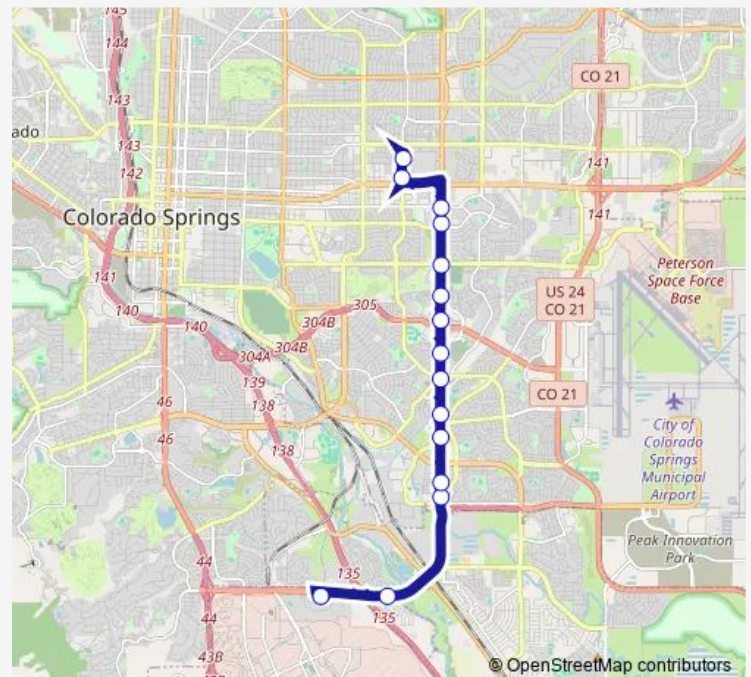

Academy/Super Stop

Academy/Jet Wing

Academy/Drennan

Academy/Hartford

Ppsc Centennial

Route schedule

Citadel Core Stop — Ppsc Centennial

Monday 05:45-21:45

Tuesday 05:45-21:45

Wednesday 05:45-21:45

Thursday 05:45-21:45

Friday 05:45-21:45

Saturday 06:47-21:47

Sunday 07:48-17:43

Route info

Direction: Citadel Core Stop

Stops: 15

Trip Duration: 0 hour 20 min

27 — S. Academy Blvd - Ppsc

Direction

Ppsc Centennial — Citadel Core Stop

15 stops

[Open route schedule](#)

Ppsc Centennial

Monday 05:42-21:42

Tuesday 05:42-21:42

Wednesday 05:42-21:42

Thursday 05:42-21:42

Friday 05:42-21:42

Saturday 06:14-21:14

Sunday 07:14-17:14

Route info