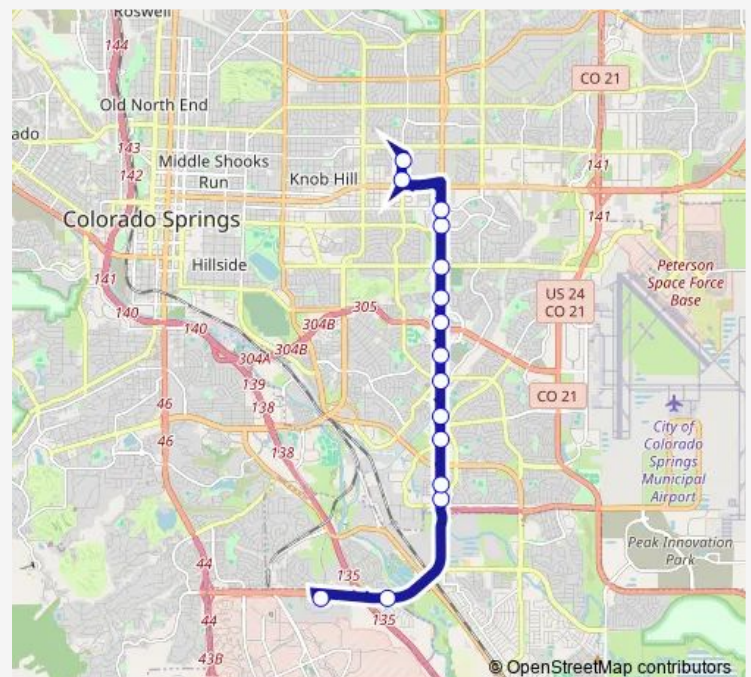

Bus 27 S. Academy Blvd - Ppsc

[Go to website](#)

Direction

Citadel Core Stop — Ppsc Centennial

15 stops

[Open route schedule](#)

Citadel Core Stop

Citadel/Portal

Academy/Super Stop

Academy/Jet Wing

Academy/Drennan

Academy/Hartford

Ppsc Centennial

Route schedule

Citadel Core Stop — Ppsc Centennial

Monday 05:45-21:45

Tuesday 05:45-21:45

Wednesday 05:45-21:45

Thursday 05:45-21:45

Friday 05:45-21:45

Saturday 06:47-21:47

Sunday 07:48-17:43

Route info

Direction: Citadel Core Stop

Stops: 15

Trip Duration: 0 hour 21 min

Direction

Ppsc Centennial — Citadel Core Stop

15 stops

[Open route schedule](#)

Ppsc Centennial

Academy/Hartford