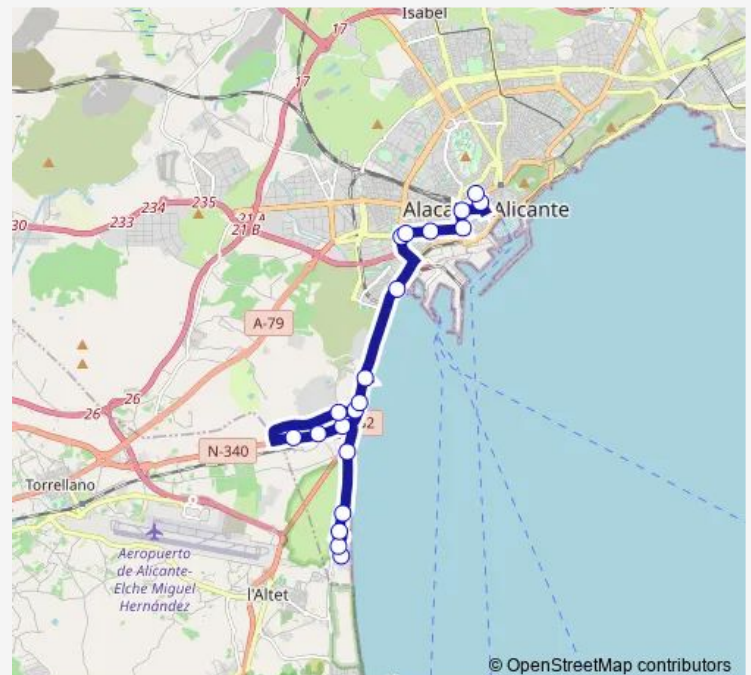

### Route schedule

Luceros — Urbanova-Casasempere

Monday 07:25-15:40

Tuesday 07:25-15:40

Wednesday 07:25-15:40

Thursday 07:25-15:40

Friday 07:25-15:40

Saturday —

### Route info

Direction: Luceros

Stops: 25

Trip Duration: 0 hour 41 min

27 — Luceros - Urbanova

Urbanova-Parking

Urbanova-Bertomeu

Urbanova-Latorre

## Route info

Direction: Urbanova-Casasempere

Stops: 20

Trip Duration: 0 hour 32 min

## Route info

Direction: Urbanova-Casasempere

Stops: 20

Trip Duration: 0 hour 40 min

27 Bus time schedules and route maps are available in an offline PDF at [busmaps.com](http://busmaps.com). Use the [busmaps.com](http://busmaps.com) website to see live bus times, train schedule or subway schedule, and step-by-step directions for all public transit in Alicante