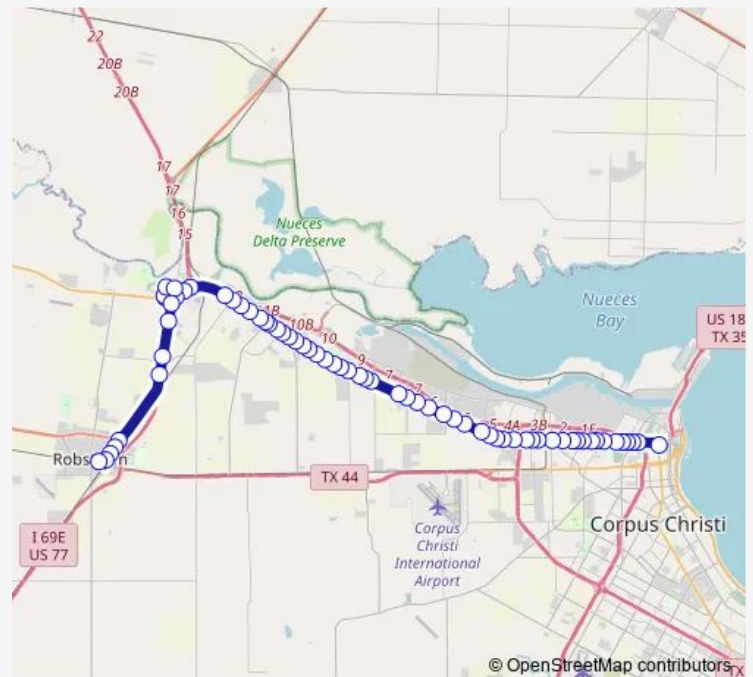

1348-Leopard @ TV Motel

1349-Leopard @ Benys

1350-Leopard @ Motel

Route schedule

Staples Street Station Bay H — Robstown Station

Monday	05:10-21:00
Tuesday	05:10-21:00
Wednesday	05:10-21:00
Thursday	05:10-21:00
Friday	05:10-21:00
Saturday	06:00-19:30
Sunday	08:08-19:00

Route info

Direction: Staples Street Station Bay H

Stops: 66

Trip Duration: 1 hour 2 min

27 — Leopard

1351-Leopard @ Corn

1352-6650 Leopard

1353-6810 Leopard