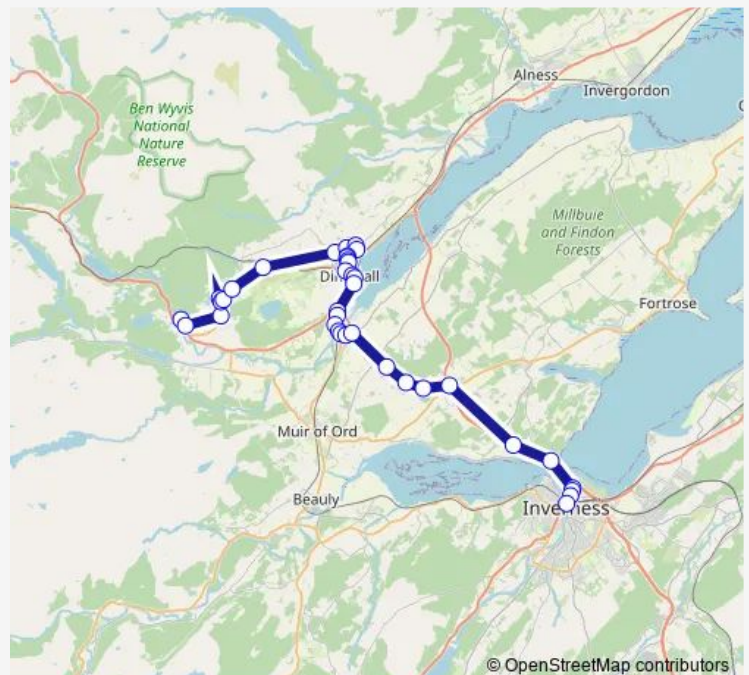

Tuesday 06:20

Wednesday 06:20

Thursday 06:20

Friday 06:20

Saturday —

Sunday —

Route info

Direction: Bus Station Stance 1

Stops: 15

Trip Duration: 0 hour 30 min

© OpenStreetMap contributors

■ 27 — Inverness [bus Station] - Contin [turning Circle]

BusMaps

Direction

Torrachilty Forest — Bus Station Stance 1

37 stops