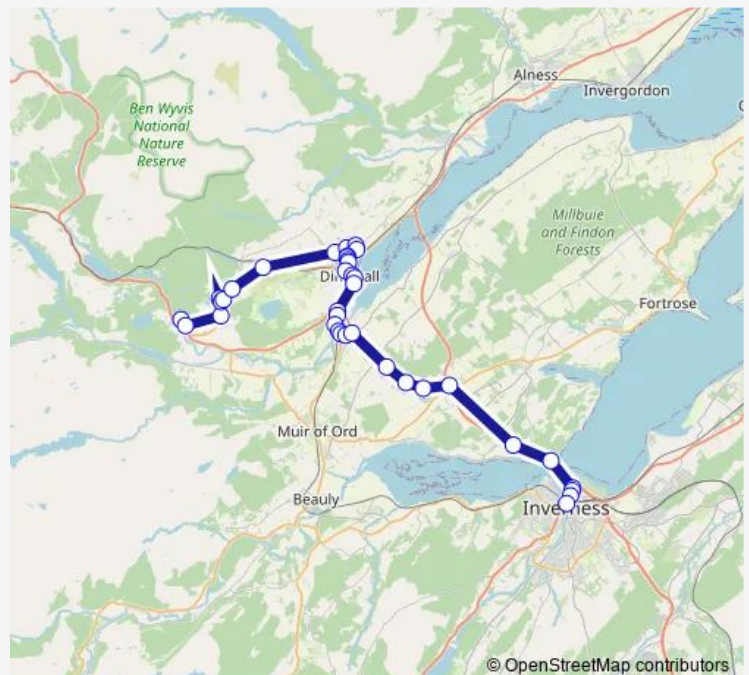

Bus 27 Inverness [bus Station] - Contin [turning Circle]

[Go to website](#)

Direction

Bus Station Stance 1 — Chestnut Road

15 stops

[Open route schedule](#)

Bus Station Stance 1

Inverness College

Seafield Road

Kessock Bridge

Layby

Glackmore Junction

Layby

Road End

Drynie Park Junction

A835

West End Garage

Council Buildings

Police Station

Cockburns Butchers

Chestnut Road

Route schedule

Bus Station Stance 1 — Chestnut Road

Monday 06:20

Tuesday 06:20

Wednesday 06:20

Thursday 06:20

Friday 06:20

Saturday —

Sunday —

Route info

Direction: Bus Station Stance 1

Stops: 15

Trip Duration: 0 hour 30 min

■ 27 — Inverness [bus Station] - Contin [turning Circle]