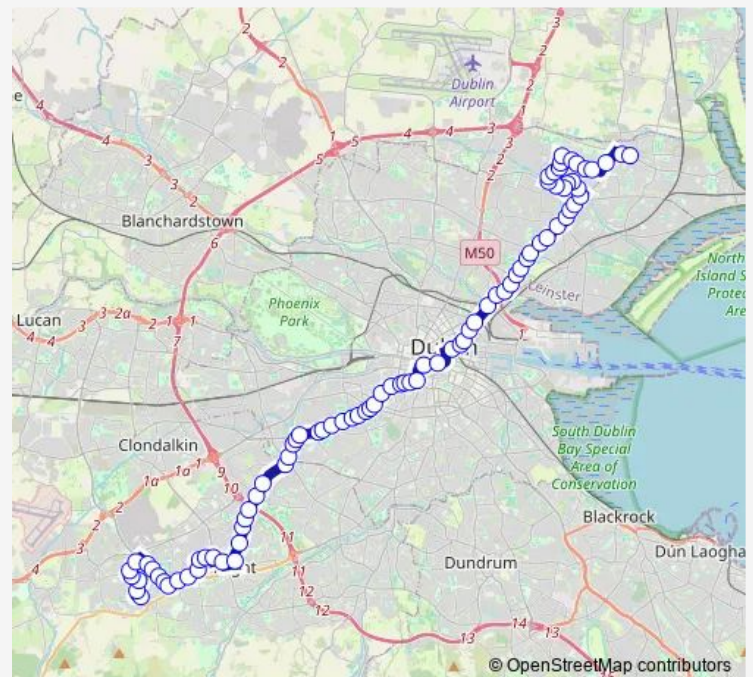

Greenhills Road

Airton Road

Birchview Avenue

Route schedule

Fortunestown Road — Eden Quay

Monday 05:55

Tuesday 05:55

Wednesday 05:55

Thursday 05:55

Friday 05:55

Saturday —

Sunday —

Route info

Direction: Fortunestown Road

Stops: 51

Trip Duration: 0 hour 55 min

Cherry Grove

St Agnes Road

Crumlin Garda Station

Crumlin Village

Sommerville Avenue

St Mary's Road

Crumlin Hospital

Crumlin Road