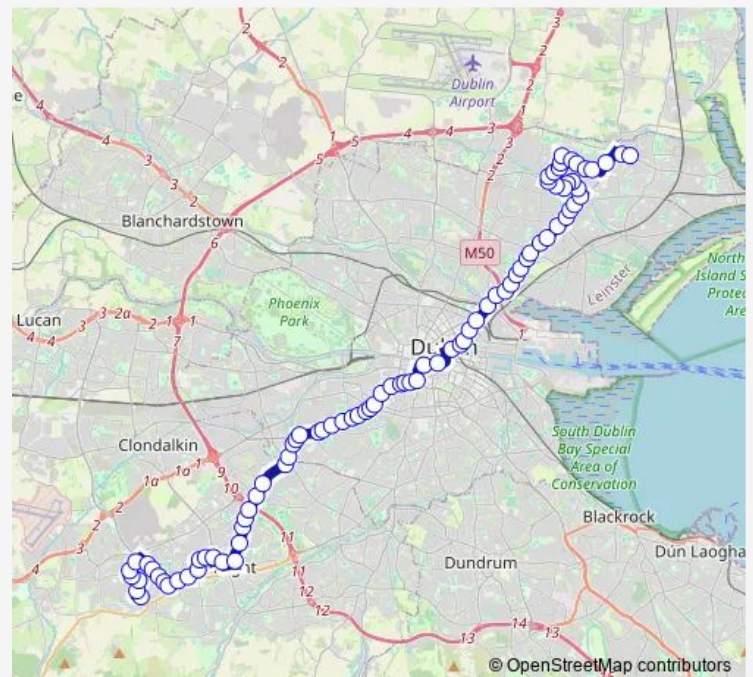

Greenhills Road

Airton Road

Birchview Avenue

Route schedule

Fortunestown Road — Eden Quay

Monday 05:55

Tuesday 05:55

Wednesday 05:55

Thursday 05:55

Friday 05:55

Saturday —

Sunday —

Route info

Direction: Fortunestown Road

Stops: 51

Trip Duration: 0 hour 55 min

Cherry Grove

St Agnes Road

Crumlin Garda Station

Crumlin Village

Sommerville Avenue

St Mary's Road

Crumlin Hospital

Crumlin Road