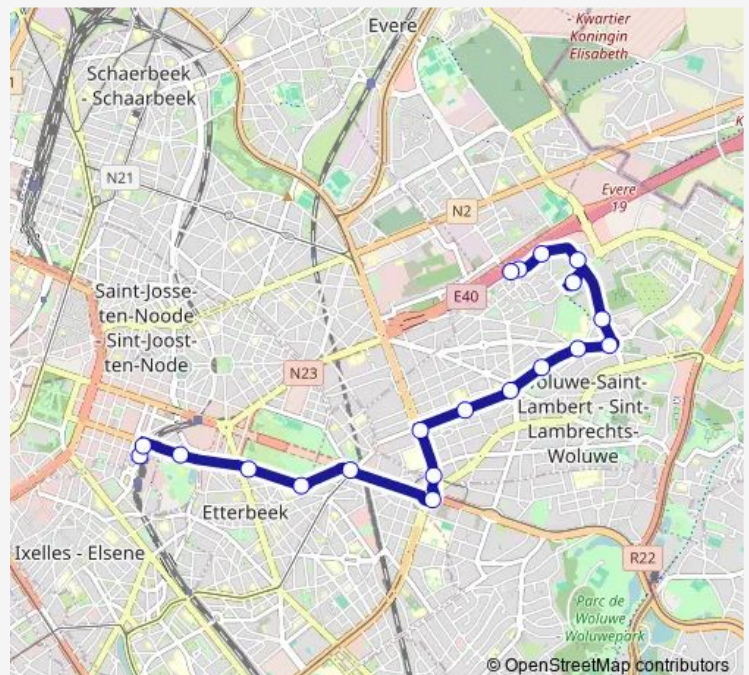

### Route schedule

Luxembourg — Pleiades

Monday	05:12-00:23 <sup>+1</sup>
Tuesday	05:12-00:23 <sup>+1</sup>
Wednesday	05:12-00:23 <sup>+1</sup>
Thursday	05:12-00:23 <sup>+1</sup>
Friday	05:12-00:23 <sup>+1</sup>
Saturday	05:13-00:23 <sup>+1</sup>
Sunday	05:12-00:23 <sup>+1</sup>

### Route info

Direction: Luxembourg

Stops: 20

Trip Duration: 0 hour 27 min

27 — Luxembourg - Pleiades

**Direction**

Pleiades — Montgomery

13 stops

## Route info

Direction: Pleiades

Stops: 13

Trip Duration: 0 hour 12 min