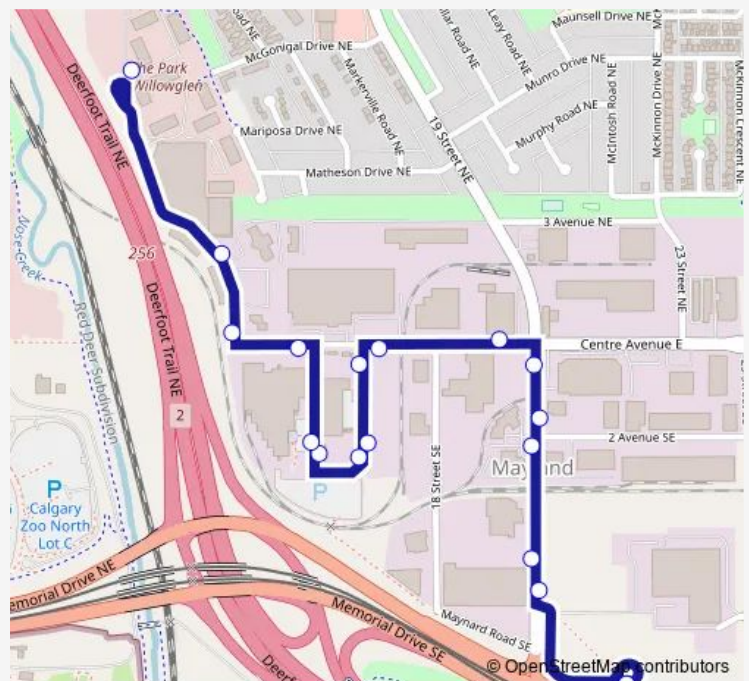

Bus 27 Willowglen

[Go to website](#)

Direction

Barlow LRT Station (EB Century RI @ 19 ST Ne) — Barlow LRT Station (EB Century RI @ 19 ST Ne)

18 stops

[Open route schedule](#)

Barlow LRT Station (EB Century RI @ 19 ST Ne)

NB 19 ST SE @ Century Pl

NB 19 ST SE @ 2 AV Se

WB Centre AV @ 19 ST E

SB 17 ST E @ Centre AV E

SB 17 ST SE @ 3 AV Se

NB 16 ST SE @ 3 AV Se

NB Manning RD @ N. of Centre AV E

NB @ Willow Glen Business Pk

Barlow LRT Station (EB Century RI @ 19 ST Ne)

Route schedule

Barlow LRT Station (EB Century RI @ 19 ST Ne) — Barlow LRT Station (EB Century RI @ 19 ST Ne)

Monday 06:40-21:16

Tuesday 06:40-21:16

Wednesday 06:40-21:16

Thursday 06:40-21:16

Friday 06:40-21:16

Saturday —

Sunday —

Route info

Direction: Barlow LRT Station (EB Century RI @ 19 ST Ne)

Stops: 18

Trip Duration: 0 hour 20 min