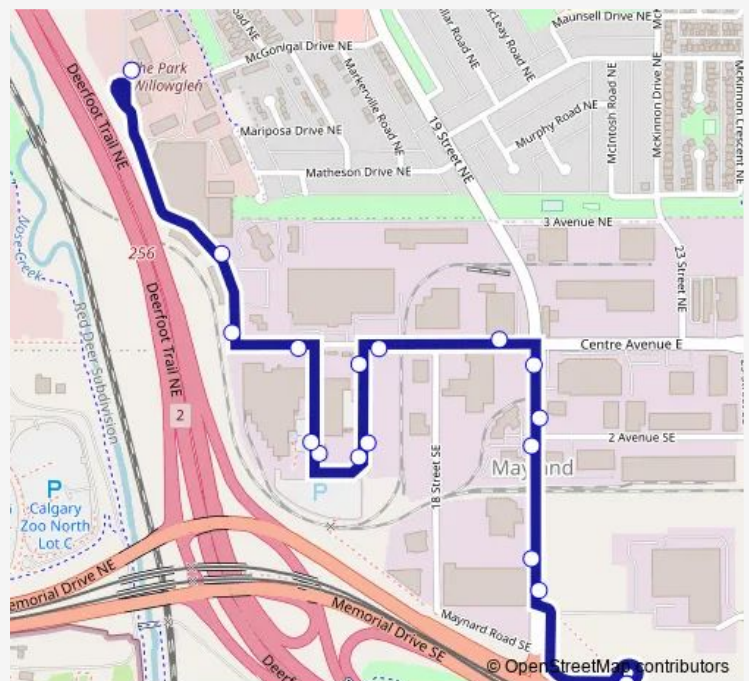

NB 19 ST SE @ 2 AV Se

WB Centre AV @ 19 ST E

SB 17 ST E @ Centre AV E

SB 17 ST SE @ 3 AV Se

NB 16 ST SE @ 3 AV Se

NB Manning RD @ N. of Centre AV E

NB @ Willow Glen Business Pk

SB Manning RD @ Centre AV Ne

EB Centre AV @ 16 ST E

SB 16 ST SE @ 3 AV Se

NB 17 ST SE @ 3 AV Se

EB Centre AV @ 17 ST E

SB 19 ST E @ Centre AV E

SB 19 ST SE @ 2 AV Se

SB 19 ST SE @ Century Ri

Barlow LRT Station (EB Century RI @ 19 ST Ne)

### Route schedule

Barlow LRT Station (EB Century RI @ 19 ST Ne) — Barlow LRT Station (EB Century RI @ 19 ST Ne)

Monday	06:40-21:16
Tuesday	06:40-21:16
Wednesday	06:40-21:16
Thursday	06:40-21:16
Friday	06:40-21:16
Saturday	—
Sunday	—

### Route info

Direction: Barlow LRT Station (EB Century RI @ 19 ST Ne)

Stops: 18

Trip Duration: 0 hour 20 min

■ 27 — Willowglen

27 Bus time schedules and route maps are available in an offline PDF at [busmaps.com](https://busmaps.com). Use the [busmaps.com](https://busmaps.com) website to see live bus times, train schedule or subway schedule, and step-by-step directions for all public transit in Calgary