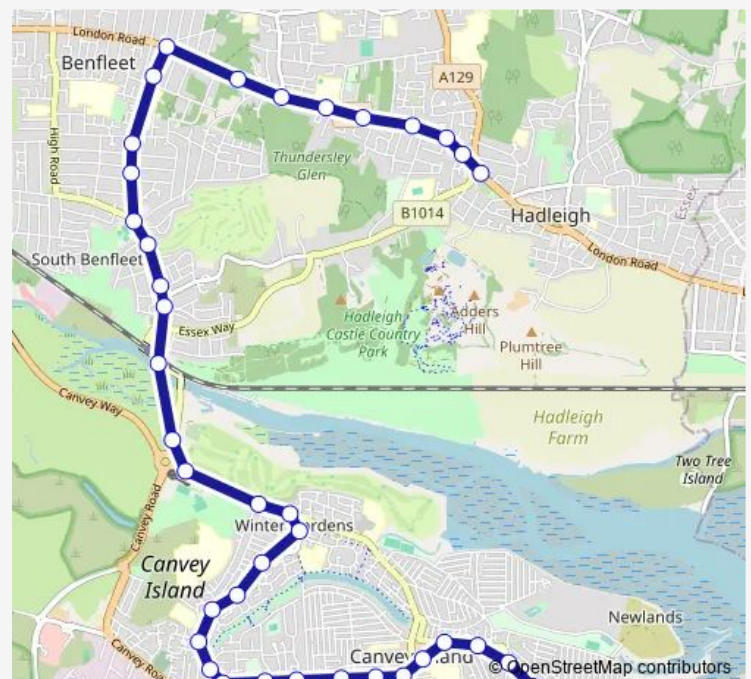

Corsel Rd

Lapmark Road

Maurice Road

Normans Road

Market

School

Haystack Corner

Runnymede Road

Thursday 07:45

Friday 07:45

Saturday —

Sunday —

Route info

Direction: Leigh Beck

Stops: 41

Trip Duration: 0 hour 53 min

■ 27 — Canvey (Leigh Beck) - Southend Travel Centre

Lekoe Road

Sports Centre

Waterside Farm

Railway Station

St Mary's Church

Hillside Road

Boyce Green

Warren Chase

Shipwrights Drive North

Cranbrook Avenue

Victoria House Corner

Bus Depot

27 Bus time schedules and route maps are available in an offline PDF at busmaps.com. Use the busmaps.com website to see live bus times, train schedule or subway schedule, and step-by-step directions for all public transit in Southend-on-Sea