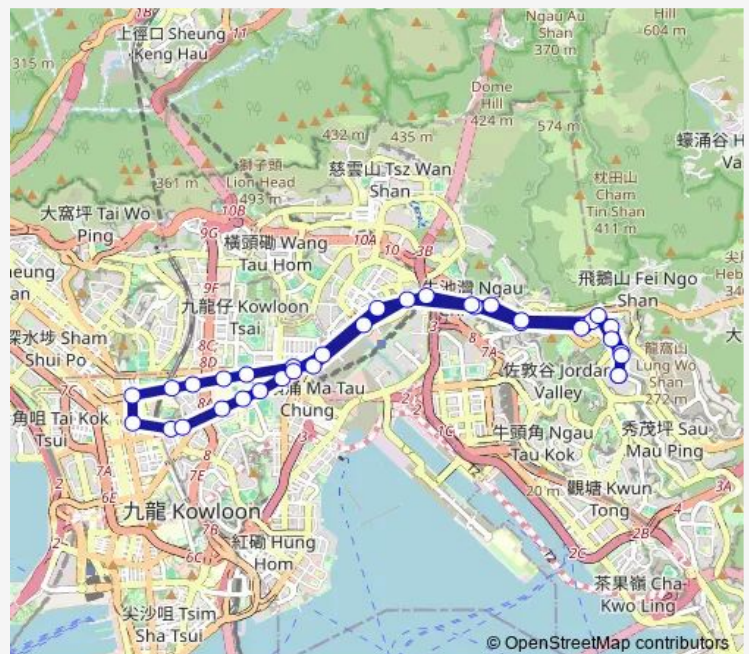

Monday 05:30-22:50

Tuesday 05:30-22:50

Wednesday 05:30-22:50

Thursday 05:30-22:50

Friday 05:30-22:50

Saturday 05:30-23:30

Sunday 05:30-23:10

Route info

Direction: [Ctb] Shun TIN Estate[[Kmb+Ctb] Shun TIN BUS Terminus/
Shun TIN Estate[[Kmb] Shun TIN BUS Terminus

Stops: 36

Trip Duration: 0 hour 43 min

[Ctb] LA Salle Road, Prince Edward Road West[[Kmb+Ctb]
LA Salle Road/
La Salle Road, Prince Edward Road
West[[Kmb] LA Salle Road