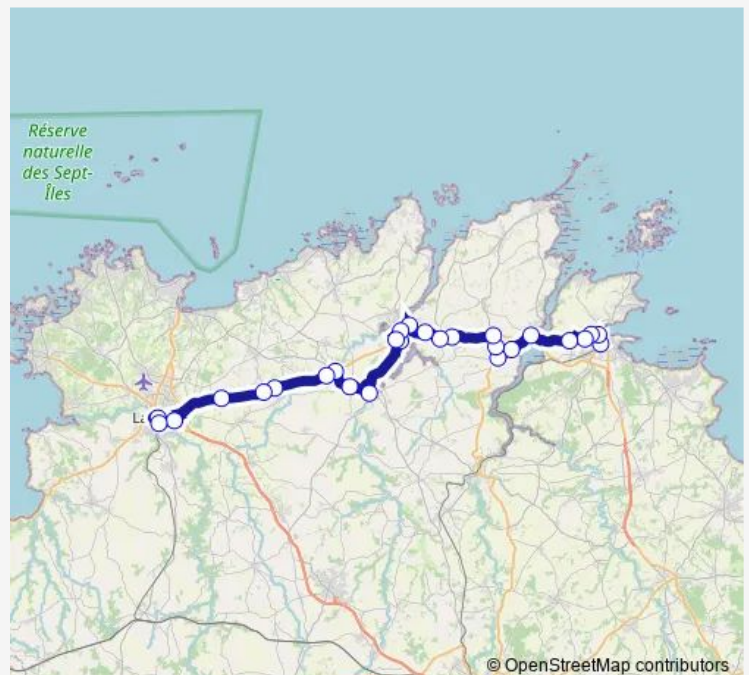

Saturday —

Sunday —

Route info

Direction: Collège Ernest Renan

Stops: 13

Trip Duration: 0 hour 37 min

Direction

Centre — Lycée Kerraoul

6 stops

[Open route schedule](#)

Centre

Le Rucorel

Centre

Camarel

Mairie

Lycée Kerraoul