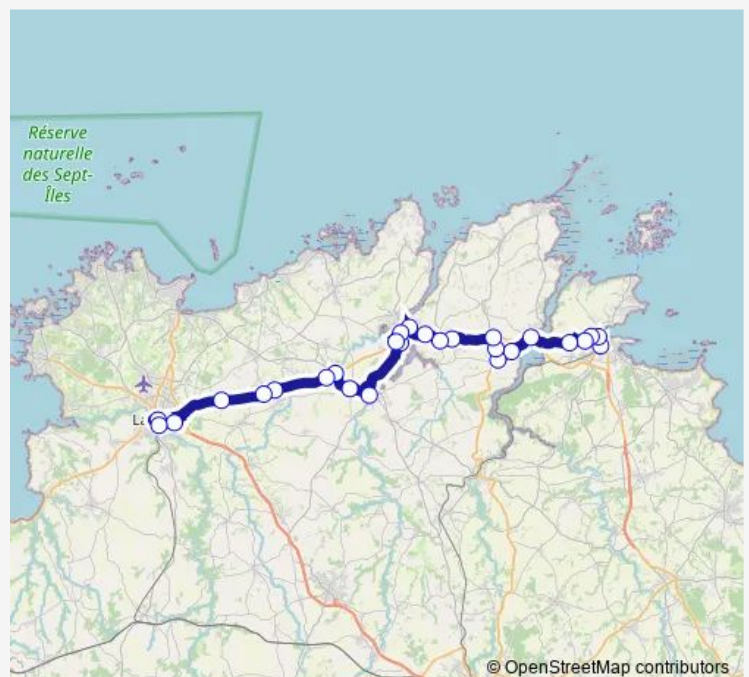

### Route schedule

Collège Ernest Renan — Gare

Monday 17:10-18:10

Tuesday 17:10-18:10

Wednesday 13:02

Thursday 17:10-18:10

Friday 17:10

Saturday —

### Route info

Direction: Collège Ernest Renan

Stops: 13

Trip Duration: 0 hour 37 min

## Direction

Centre — Lycée Kerraoul

6 stops

[Open route schedule](#)

Centre

Le Rucorel

Centre

Camarel