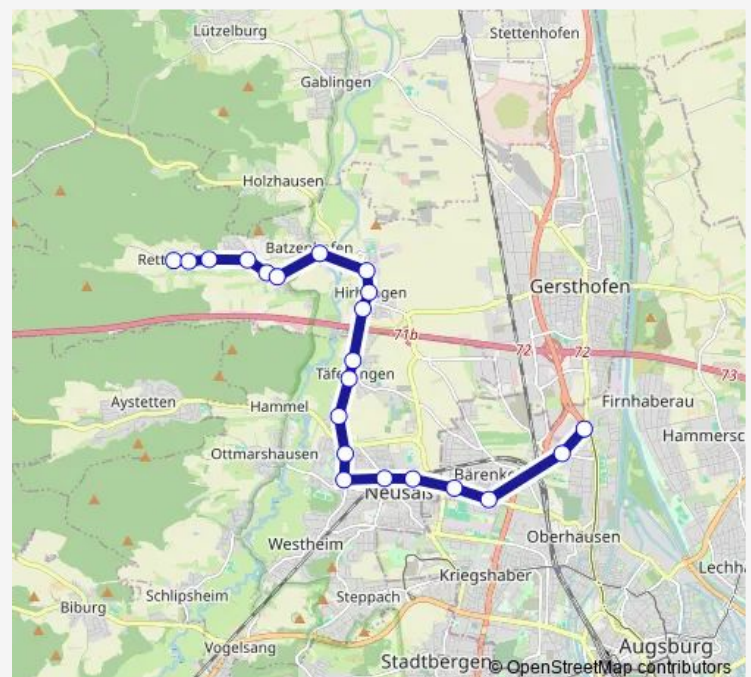

Rettenbergen, West

Route schedule

Oberhausen, Nord P+R — Rettenbergen, West

Monday 05:58-07:58

Tuesday 05:58-07:58

Wednesday 05:58-07:58

Thursday 05:58-07:58

Friday 05:58-07:58

Saturday —

Sunday —

Route info

Direction: Oberhausen, Nord P+R

Stops: 19

Trip Duration: 0 hour 27 min

Direction

Oberhausen, Nord P+R — Rettenbergen, West

21 stops

[Open route schedule](#)

Oberhausen, Nord P+R

Augsburg, Stuttgarter Straße

Augsburg, Falkenweg

Augsburg, Am Eulenhorst

Neusäß, Dieboldstraße

Neusäß

Route info

Direction: Oberhausen, Nord P+R

Stops: 21

Trip Duration: 0 hour 28 min

Direction

Rettenbergen, West — Oberhausen, Nord P+R

21 stops

[Open route schedule](#)