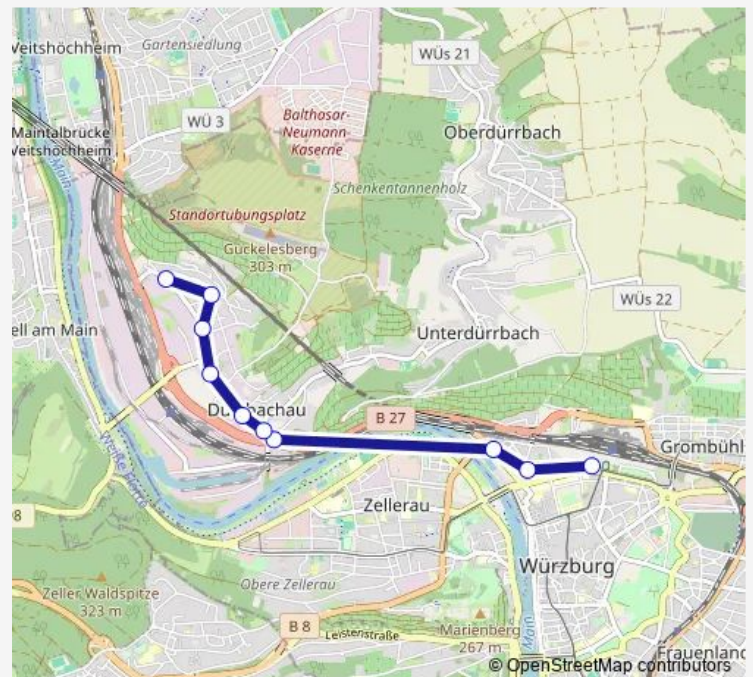

Direction

Würzburg va-Q-tec — Würzburg, Busbahnhof

11 stops

[Open route schedule](#)

Würzburg va-Q-tec

Wü Friedrich-Kohlrausch-Straße

Würzburg Werk Noell

Wü Albert-Einstein-Straße

Würzburg va-Q-tec — Würzburg, Busbahnhof

Monday 13:22-15:25

Tuesday 13:22-15:25

Wednesday 13:22-15:25

Thursday 13:22-15:25

Friday 13:22-15:25

Saturday —

Sunday —

Route info

Direction: Würzburg va-Q-tec

Stops: 11

Trip Duration: 0 hour 16 min

Direction

Würzburg va-Q-tec — Würzburg, Busbahnhof

9 stops

[Open route schedule](#)

Saturday —

Sunday —

Route info

Direction: Würzburg va-Q-tec

Stops: 9

Trip Duration: 0 hour 12 min

Direction

Würzburg Unterdürrbach/Schule — Würzburg va-Q-tec