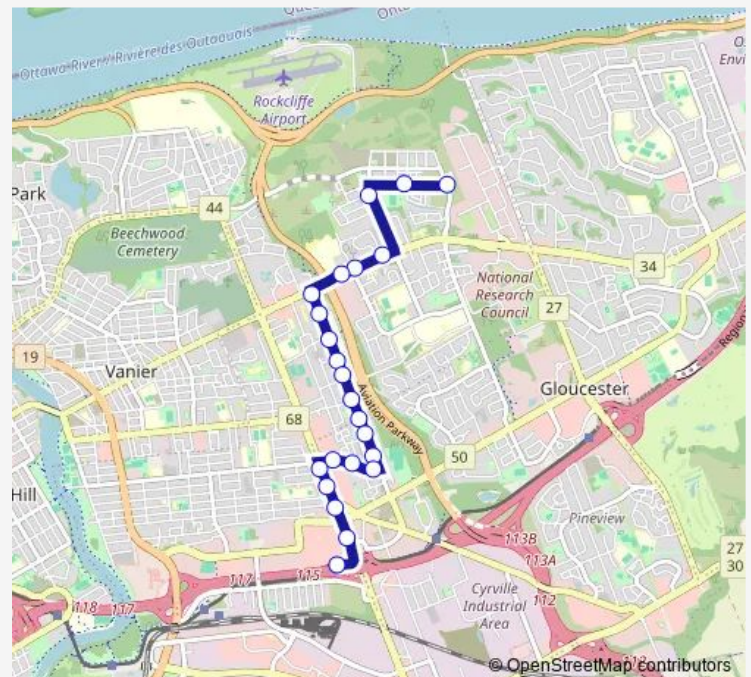

Thursday 06:03-14:15

Friday 06:03-14:15

Saturday —

Sunday —

Route info

Direction: Wanaki / Mikinak

Stops: 23

Trip Duration: 0 hour 15 min

ST-Laurent / Lemieux

ST-Laurent C

Direction

ST-Laurent D — Codd'S / Mikinak

24 stops

[Open route schedule](#)

ST-Laurent D

ST-Laurent / Ogilvie

Monday 10:00-17:52

Tuesday 10:00-17:52

Wednesday 10:00-17:52

Thursday 10:00-17:52

Friday 10:00-17:52

Saturday —

Sunday —

Route info

Direction: ST-Laurent D

Stops: 24

Trip Duration: 0 hour 16 min

27 Bus time schedules and route maps are available in an offline PDF at busmaps.com. Use the busmaps.com website to see live bus times, train schedule or subway schedule, and step-by-step directions for all public transit in Ottawa