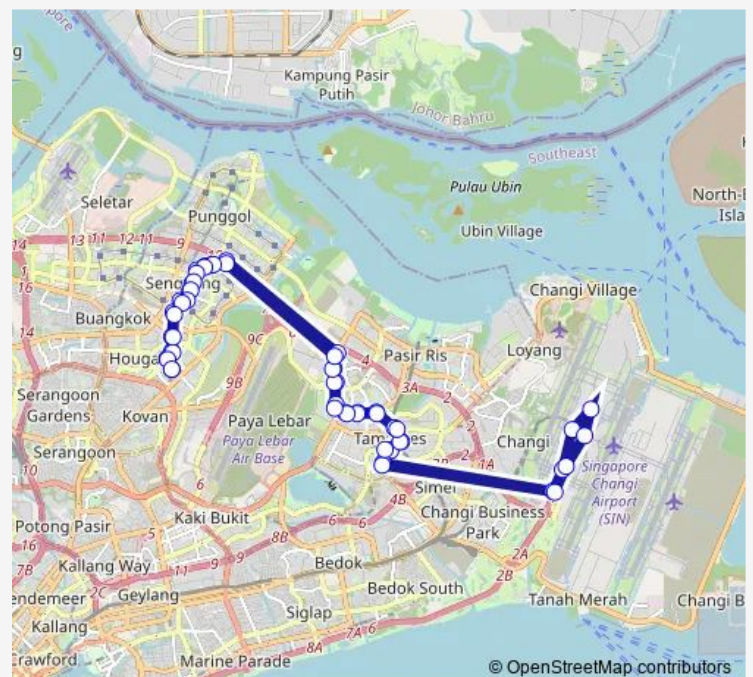

### Route schedule

Hougang Ctrl Int — Hougang Ctrl Int

Monday 05:15

Tuesday 05:15

Wednesday 05:15

Thursday 05:15

Friday 05:15

Saturday 05:15

### Route info

Direction: Hougang Ctrl Int

Stops: 55

Trip Duration: 2 hour 57 min

Opp Tampines Stn/Int

Opp Century Sq

Blk 147

Airport Police Stn