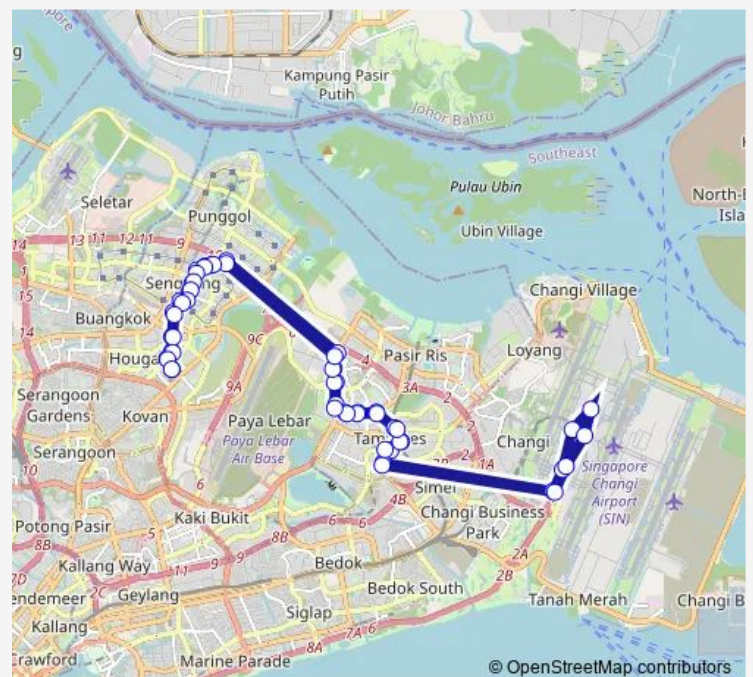

### Route schedule

Hougang Ctrl Int — Hougang Ctrl Int

Monday 05:15

Tuesday 05:15

Wednesday 05:15

Thursday 05:15

Friday 05:15

Saturday 05:15

### Route info

Direction: Hougang Ctrl Int

Stops: 55

Trip Duration: 2 hour 57 min

Opp Tampines Stn/Int

Opp Century Sq

Blk 147

Airport Police Stn