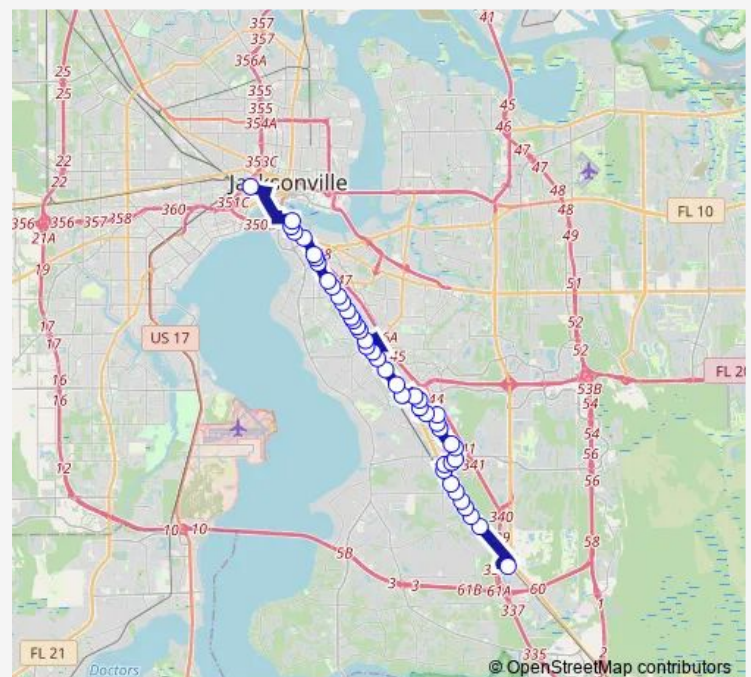

6100 Philips Hwy

6390 Philips Hwy

Philips Hwy + Executive Park Ct

Route schedule

Jrtc Bay E — Avenues Walk Park-n-Ride

Monday 06:18-21:30

Tuesday 06:18-21:30

Wednesday 06:18-21:30

Thursday 06:18-21:30

Friday 06:18-21:30

Saturday 07:09-19:09

Sunday 07:05-18:05

Route info

Direction: Jrtc Bay E

Stops: 45

Trip Duration: 1 hour 1 min

27 — Philips Hwy/Avenues Walk

Philips Park & Ride southbound

7115 Bonneval Rd

Bonneval Rd + Financial Way

Financial Way + Cypress Plz Dr

8068 Cypress Plz Dr

Cypress Plz Dr + Baymeadows Way

Baymeadows Way + Baymeadows Way

Baymeadows Way + Baycenter Dr

Baymeadows Way + Baypine Rd

8000 Baymeadows Way

Baymeadows Way + Baymeadows Rd

8555 Baymeadows Way

8493 Baymeadows Way

Baymeadows Way Rd + Philips Hwy

Philips Hwy + Freedom Trl