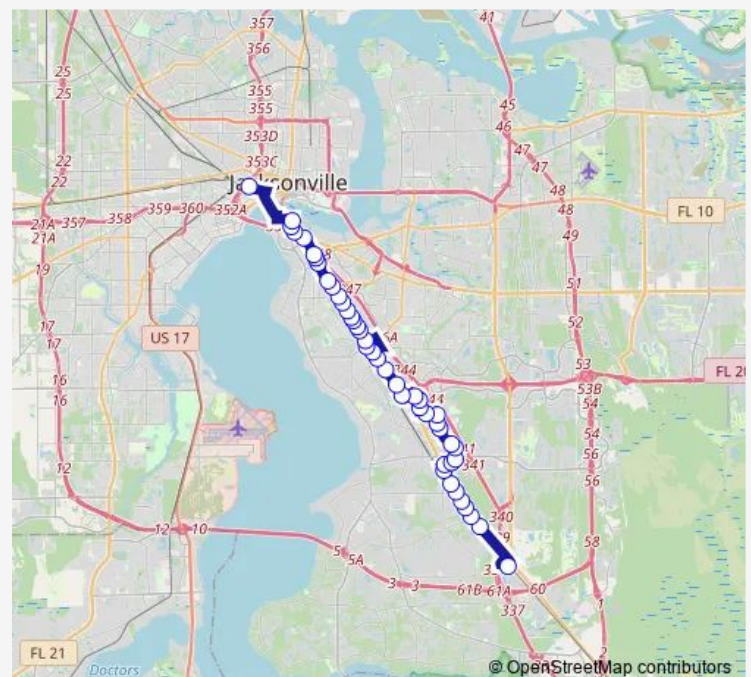

4454 Philips Hwy

4600 Philips Hwy

4990 Philips Hwy

5318 Philips Hwy

University Hub

5914 Philips Hwy

6100 Philips Hwy

6390 Philips Hwy

### Route schedule

Jrtc Bay C — Avenues Walk Park-n-Ride

Monday 06:18-21:30

Tuesday 06:18-21:30

Wednesday 06:18-21:30

Thursday 06:18-21:30

Friday 06:18-21:30

Saturday 07:09-19:09

### Route info

Direction: Jrtc Bay C

Stops: 45

Trip Duration: 1 hour 1 min

27 — Philips Hwy/Avenues Walk

Philips Park & Ride southbound

7115 Bonneval Rd

Bonneval Rd + Financial Way

## Route info

Direction: Avenues Walk Park-n-Ride

Stops: 44

Trip Duration: 0 hour 46 min

University Hub

Philips Hwy + University Blvd

5001 Philips Hwy

Philips Hwy + Southgate Dr