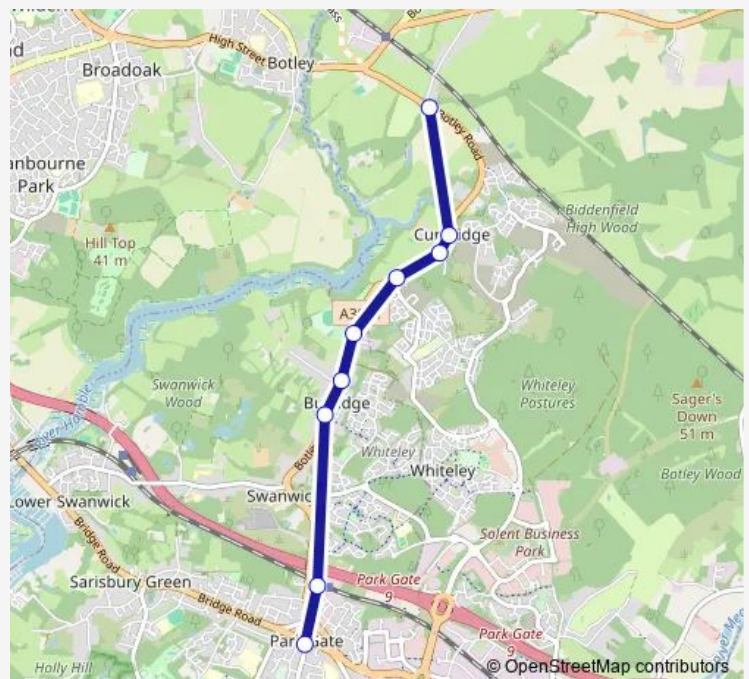

### Direction

Bridge Road — Fairthorne Manor

9 stops

[Open route schedule](#)

Bridge Road

Swanwick Station

Caigers Green

Burr ridge Road

### Route schedule

Bridge Road — Fairthorne Manor

Monday 12:05-14:05

Tuesday —

Wednesday —

Thursday —

Friday 12:05-14:05

Saturday —

### Route info

Direction: Bridge Road

Stops: 9

Trip Duration: 0 hour 15 min

■ 27 — Curbridge - Burr ridge - Swanwick - Park Gate  
Taxishare

**Direction**

Fairthorne Manor — Bridge Road

9 stops

## Route schedule

Fairthorne Manor — Bridge Road

Monday	09:55
Tuesday	—
Wednesday	—
Thursday	—
Friday	09:55
Saturday	—
Sunday	—