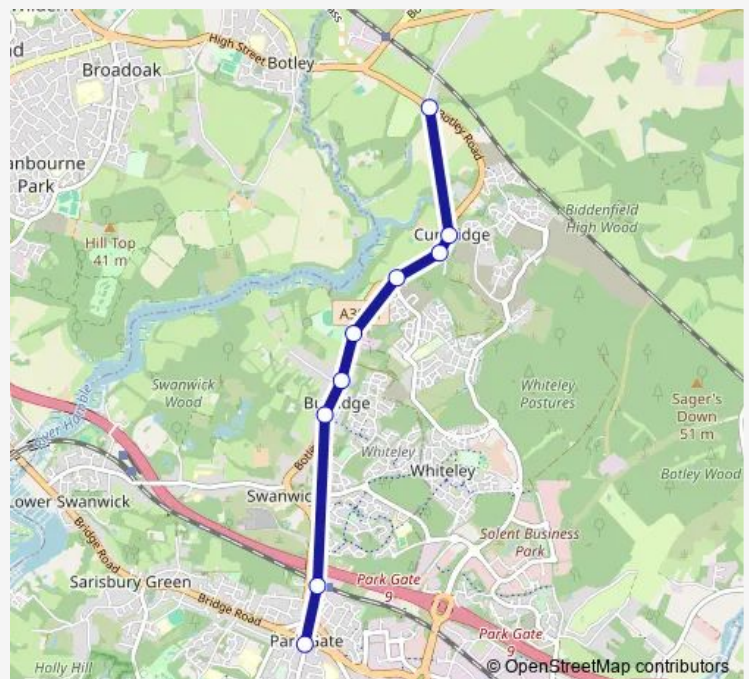

Bus 27 Curbridge - Burr ridge - Swanwick - Park Gate Taxishare

[Go to website](#)

Direction

Bridge Road — Fairthorne Manor

9 stops

[Open route schedule](#)

Bridge Road

Swanwick Station

Caigers Green

Burr ridge Road

Sports & Social Club

Bluebell Way

Ridge Lane

Horse & Jockey

Fairthorne Manor

Route schedule

Route info

Direction: Bridge Road

Stops: 9

Trip Duration: 0 hour 15 min

Direction

Fairthorne Manor — Bridge Road

9 stops

[Open route schedule](#)

Bridge Road

Route schedule

Fairthorne Manor — Bridge Road

Monday	09:55
Tuesday	—
Wednesday	—
Thursday	—
Friday	09:55
Saturday	—
Sunday	—

Route info

Direction: Fairthorne Manor

Stops: 9

Trip Duration: 0 hour 15 min