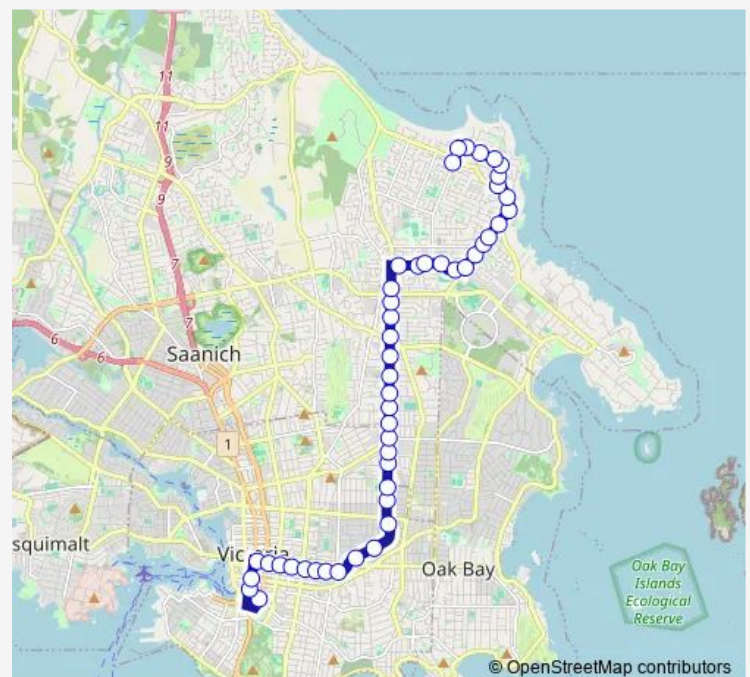

Friday 26:26⁺¹

Saturday 03:05-02:36⁺¹

Sunday 03:05-00:26⁺¹

Route info

Direction: Tyndall Ave at Ash Rd

Stops: 20

Trip Duration: 0 hour 11 min

27 — Gordon Head / Downtown

Direction

Tyndall Ave at Ash Rd — Mckenzie Ave at Shelbourne St

10 stops

[Open route schedule](#)

Tyndall Ave at Ash Rd

Tyndall Ave at Triest Cres

Tyndall Ave at San Juan Ave

Tyndall Ave at Kenmore Rd

Direction: Tyndall Ave at Ash Rd

Stops: 10

Trip Duration: 0 hour 9 min

Direction

Tyndall Ave at Ash Rd — Fairfield Rd at Blanshard St

34 stops

[Open route schedule](#)

Tyndall Ave at Ash Rd

Friday 05:11-02:32⁺¹

Saturday 06:13-02:32⁺¹

Sunday 06:41-23:52

Route info

Direction: Fairfield Rd at Blanshard St Bay B

Stops: 48

Trip Duration: 0 hour 32 min

Shelbourne St at Cedar Hill X Rd