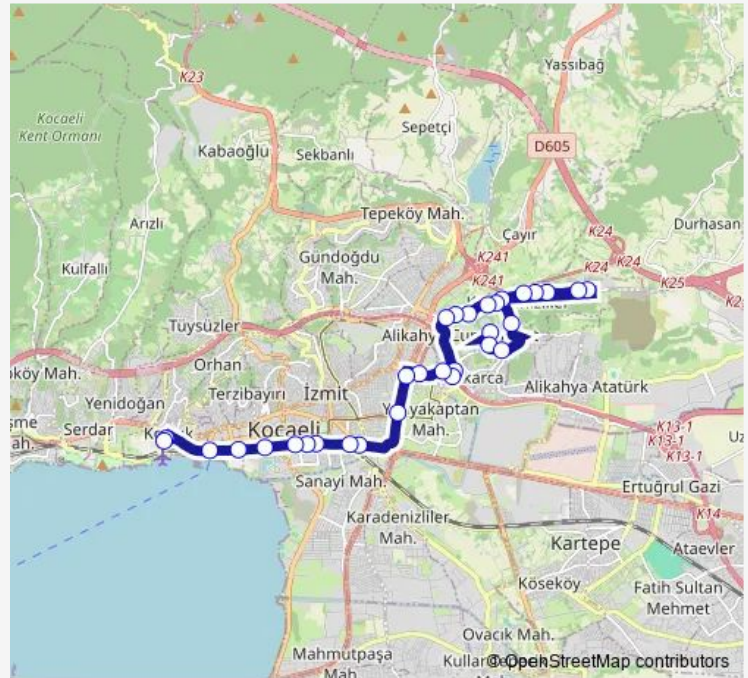

### Route schedule

Çocuk Hastanesi — Bati Terminali Giriş

Monday 06:45-22:00

Tuesday 06:45-22:00

Wednesday 06:45-22:00

Thursday 06:45-22:00

Friday 06:45-22:00

Saturday 06:45-22:00

### Route info

Direction: Çocuk Hastanesi

Stops: 31

Trip Duration: 0 hour 25 min

27 — Mezbahane-Bati Terminali

**BusMaps**

Akçakocabey

Kandira Sapađı

## Route info

Direction: Bati Terminali Peronlar

Stops: 27

Trip Duration: 0 hour 25 min

Akarca Mesire Alani 1

Akarca 3

Çocuk Hastanesi Depolama Alani

27 Bus time schedules and route maps are available in an offline PDF at [busmaps.com](https://busmaps.com). Use the [busmaps.com](https://busmaps.com) website to see live bus times, train schedule or subway schedule, and step-by-step directions for all public transit in Izmit