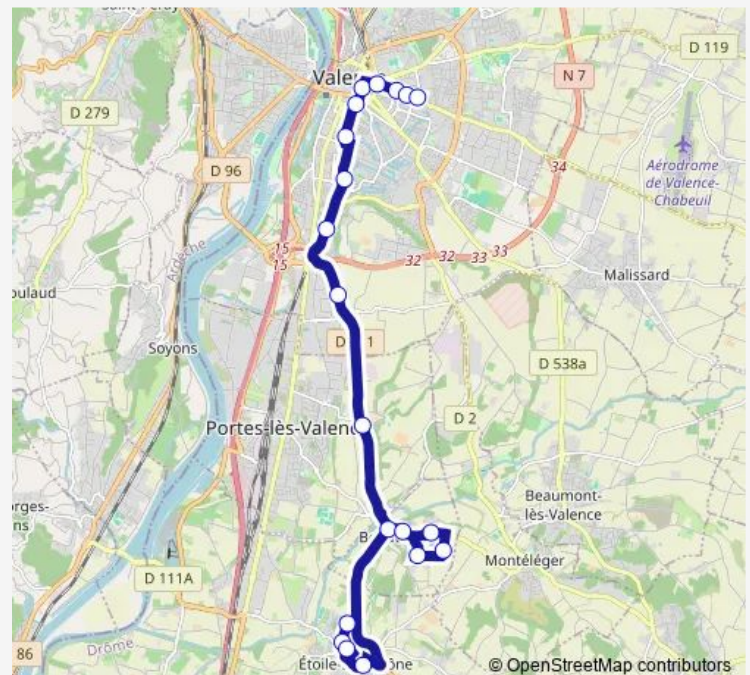

Mirabeau

Valence Montplaisir

Route schedule

Alouette — Valence Montplaisir

Monday 07:00-18:33

Tuesday 07:00-18:33

Wednesday 07:00-18:33

Thursday 07:00-18:33

Friday 07:00-18:33

Saturday 07:02-18:34

Sunday —

Route info

Direction: Alouette

Stops: 20

Trip Duration: 0 hour 40 min

27 — Etoile - Valence Montplaisir - 27

Direction

Valence Montplaisir — Etoile Remparts

19 stops

[Open route schedule](#)

Valence Montplaisir

Massenet

Latour Maubourg

Valence Pole BUS Quai B

LES Corneilles

Beauvallon Stade

Vicherolle

Alouette

Etoile Centre

Place DE LA Republique

Etoile Remparts

Route schedule