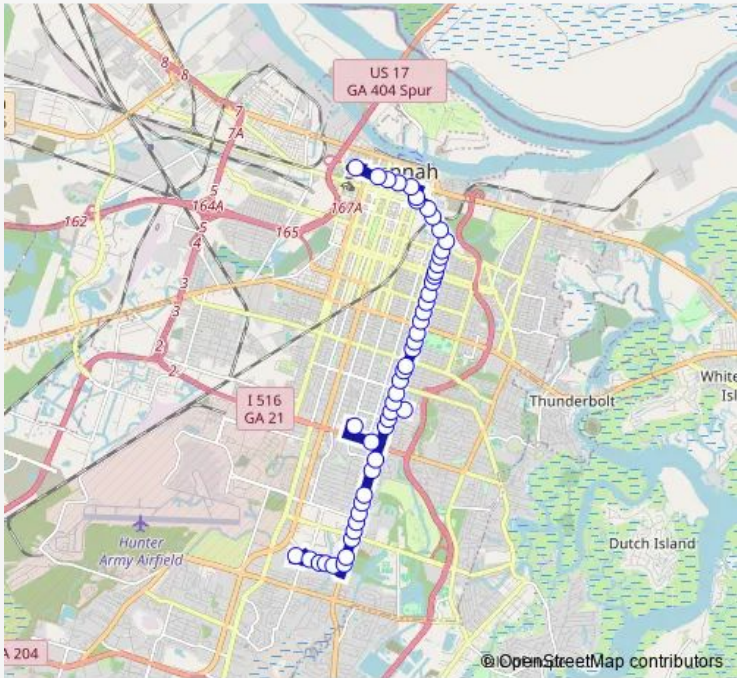

Bus 27 Waters

[Go to website](#)

Direction
 JMR Transit Center — Oglethorpe Mall
 49 stops
[Open route schedule](#)

- JMR Transit Center
- Oglethorpe & Jefferson Eb
- Oglethorpe & Abercorn Eb
- Oglethorpe & Price Eb
- Oglethorpe & E Broad Eb
- Liberty & E Broad Eb
- Liberty & Randolph Eb
- Wheaton & Hitch Eb
- Wheaton & Harmon Eb
- Wheaton & Blackshear Comm CTR Eb
- Waters & Gwinnett Sb
- Waters @ Bolton
- Waters & Park Sb
- Waters & Henry Sb
- Waters & Anderson Sb
- Waters & 31st Sb
- Waters & 35th Sb
- Waters & 37th Sb
- Waters & 40th Sb
- Waters & Victory Sb
- Waters & 45th Sb

Route schedule
 JMR Transit Center — Oglethorpe Mall

| | |
|-----------|-------------|
| Monday | 06:30-19:30 |
| Tuesday | 06:30-19:30 |
| Wednesday | 06:30-19:30 |
| Thursday | 06:30-19:30 |
| Friday | 06:30-19:30 |
| Saturday | 06:30-19:30 |
| Sunday | 07:30-17:30 |

Route info
 Direction: JMR Transit Center
 Stops: 49
 Trip Duration: 0 hour 55 min

Waters & Washington Sb

Waters & 49th Sb

Waters & 52nd Sb

Waters & 55th Sb

Waters & Columbus Sb

Waters & Winston Sb

Memorial Hospital

Friday 06:00-19:30

Saturday 05:55-19:30

Sunday 06:55-18:30

Route info

Direction: Oglethorpe Mall

Stops: 50

Trip Duration: 0 hour 55 min

Waters & 54th Nb