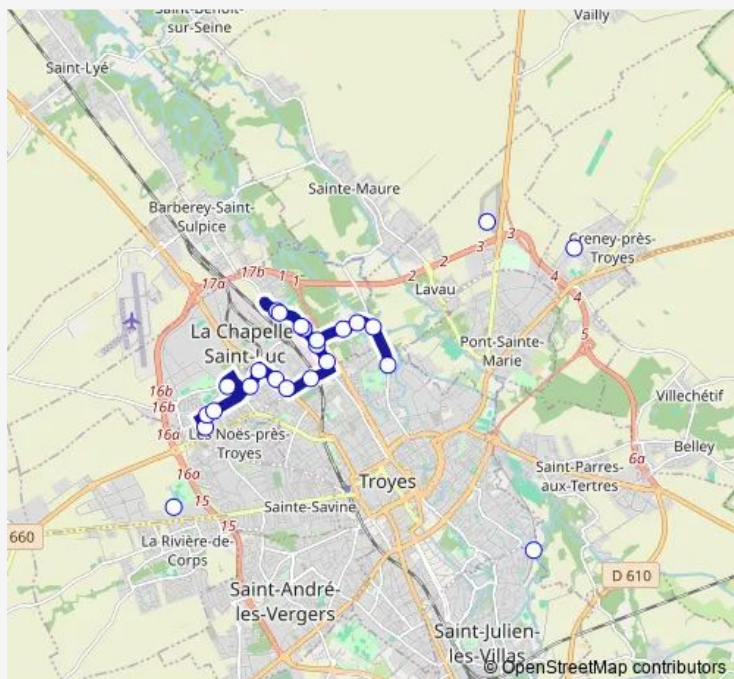

Campus Herriot

Teilhard DE Chardin

Weil

Route schedule

Demi Lune — Brossolette

Monday 07:31

Tuesday 07:31

Wednesday 07:31

Thursday 07:31

Friday 07:31

Saturday —

Sunday —

Route info

Direction: Demi Lune

Stops: 25

Trip Duration: 0 hour 27 min

27 — Fouchy - Collèges ST Luc

Marots

Clos D'Orvilliers

Espace Brossolette

Brossolette

Direction

Brossolette — Demi Lune

24 stops

[Open route schedule](#)

Brossolette

Gagnage

Massenet

Lavau Palis

Campus Herriot

Teilhard DE Chardin

Mozart