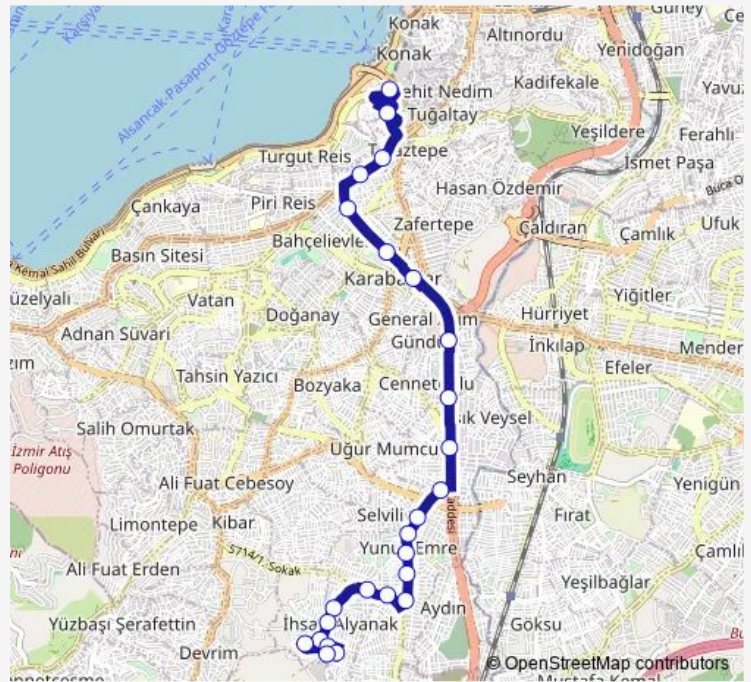

### Route schedule

amlık — Bahribaba

Monday 06:00-23:20

Tuesday 06:00-23:20

Wednesday 06:00-23:20

Thursday 06:00-23:20

Friday 06:00-23:20

Saturday 06:00-23:20

### Route info

Direction: amlık

Stops: 28

Trip Duration: 0 hour 47 min

■ 27 — amlık - Konak

BusMaps

Hasan Hüseyinler

Elka

## Route info

Direction: Bahribaba

Stops: 25

Trip Duration: 0 hour 47 min

27 Bus time schedules and route maps are available in an offline PDF at [busmaps.com](https://busmaps.com). Use the [busmaps.com](https://busmaps.com) website to see live bus times, train schedule or subway schedule, and step-by-step directions for all public transit in Izmir