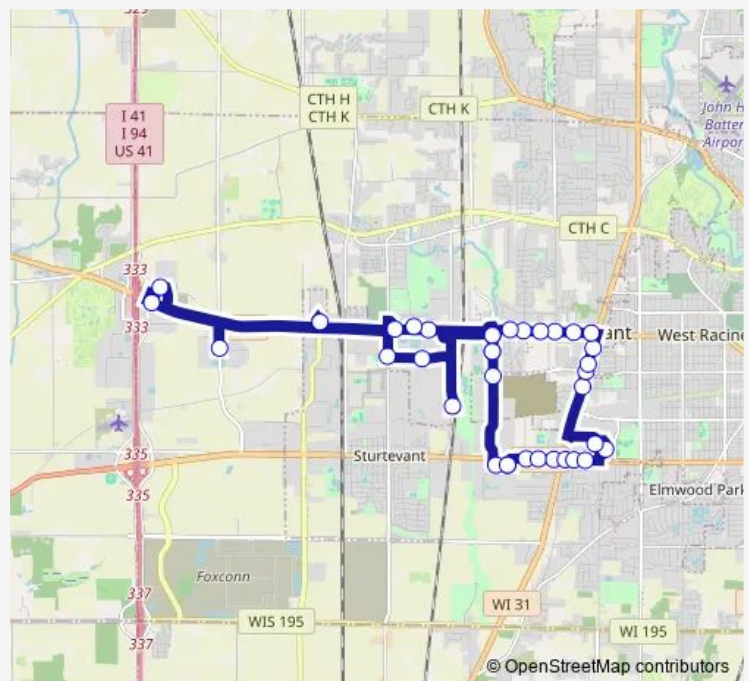

Bus 27 Route 27

[Go to website](#)

Direction
 National & Continental Walmart — National & Continental Walmart

36 stops

[Open route schedule](#)

- National & Continental Walmart
- Durand Ave & Cozy Acres Rd
- Durand Ave & Storybook
- Durand Ave & Green Bay nearside
- Durand Ave & StH 31
- Durand Ave & Elwood Dr
- Durand Ave & Wood nearside midblock
- Target Store @ Service Rd
- Regency Mall
- Byrd Ave & S Green Bay Rd
- Green Bay & 16th St
- Green Bay & Fifteenth St
- State Hwy 31 at Kohls
- Washington Ave & Green Bay Rd
- Washington Ave west of Village Center Dr
- StH 20 & Emmertson Rd
- 6410 Washington Ave
- Washington Ave & Sunnyslope Rd
- Washington Ave & Prairie Dr
- Oakes Rd & Highway 20
- Case High School

Route schedule

National & Continental Walmart — National & Continental Walmart

Monday	08:13-18:28
Tuesday	08:13-18:28
Wednesday	08:13-18:28
Thursday	08:13-18:28
Friday	08:13-18:28
Saturday	—
Sunday	—

Route info

Direction: National & Continental Walmart

Stops: 36

Trip Duration: 0 hour 49 min

27 — Route 27

8300 Frontage Rd & Charcoal Grill

Aurora Health Care

Frontage Rd & Fountain Hills Dr

Renaissance Center North

Aurora Hospital Main Entrance

Hwy 20 @ Frontage Rd Eb

International Dr (southern end)

Rayne Rd & 90th St

Waxdale Entrance

Waxdale

Oakes Rd & Highway 20

Case High School