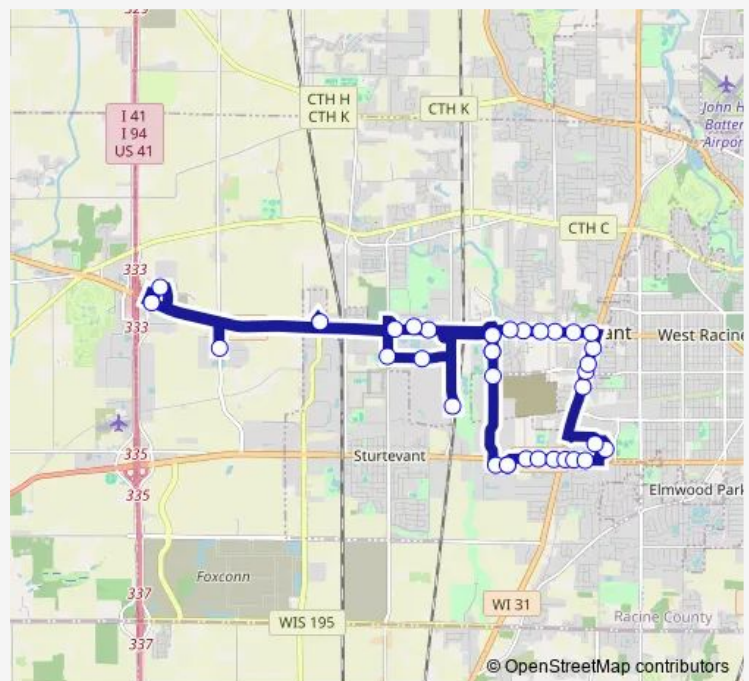

## Bus 27 Route 27

[Go to website](#)

**Direction**  
 National & Continental Walmart — National & Continental Walmart

36 stops

[Open route schedule](#)

- National & Continental Walmart
- Durand Ave & Cozy Acres Rd
- Durand Ave & Storybook
- Durand Ave & Green Bay nearside
- Durand Ave & StH 31
- Durand Ave & Elwood Dr
- Durand Ave & Wood nearside midblock
- Target Store @ Service Rd
- Regency Mall
- Green Bay & Byrd Ave
- Green Bay & 16th St
- Green Bay & Fifteenth St
- State Hwy 31 at Kohls
- Washington Ave & Green Bay Rd
- Washington Ave west of Village Center Dr
- StH 20 & Emmertson Rd
- 6410 Washington Ave
- Washington Ave & Sunnyslope Rd
- Washington Ave & Prairie Dr
- Oakes Rd & Highway 20
- Case High School

### Route schedule

National & Continental Walmart — National & Continental Walmart

Monday	08:13-18:28
Tuesday	08:13-18:28
Wednesday	08:13-18:28
Thursday	08:13-18:28
Friday	08:13-18:28
Saturday	—
Sunday	—

### Route info

Direction: National & Continental Walmart

Stops: 36

Trip Duration: 0 hour 49 min

27 — Route 27

8300 Frontage Rd & Charcoal Grill

Aurora Health Care

Frontage Rd & Fountain Hills Dr

Renaissance Center North

Aurora Hospital Main Entrance

Hwy 20 @ Frontage Rd Eb

International Dr (southern end)

Rayne Rd & 90th St

Waxdale Entrance

Waxdale

Oakes Rd & Highway 20