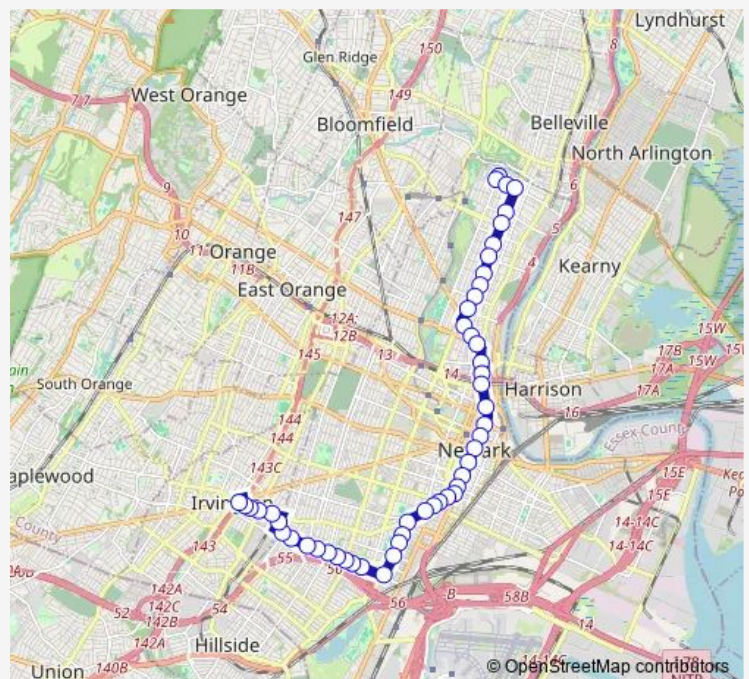

Clinton AVE AT 20th St

South 20th ST 75' N OF Hawthorne Ave

Hawthorne AVE AT Fabyan Pl

HAWTHORNE AVE AT WAINWRIGHT ST

Hawthorne AVE AT Clinton Pl

Hawthorne AVE AT Goodwin Ave

Hawthorne AVE AT Osborne Terr

Hawthorne AVE AT Seymour Ave

Clinton AVE AT Astor St

Route schedule

IRVINGTON BUS TERMINAL — MAIN AVE AT ALL-WOOD RD

Monday 05:00-16:48

Tuesday 05:00-16:48

Wednesday 05:00-16:48

Thursday 05:00-16:48

Friday 05:00-16:48

Saturday —

Sunday —

Route info

Direction: IRVINGTON BUS TERMINAL

Stops: 67

Trip Duration: 1 hour 3 min

Clinton AVE AT Thomas St

Broad ST AT Camp St

Broad ST AT East Kinney St

Broad ST AT Walnut St

City Hall

Broad ST AT Market St

Broad ST AT Prudential Dr

Broad ST AT NEW St

Broad ST AT Lombardy St

Broad ST Across From NJT Station