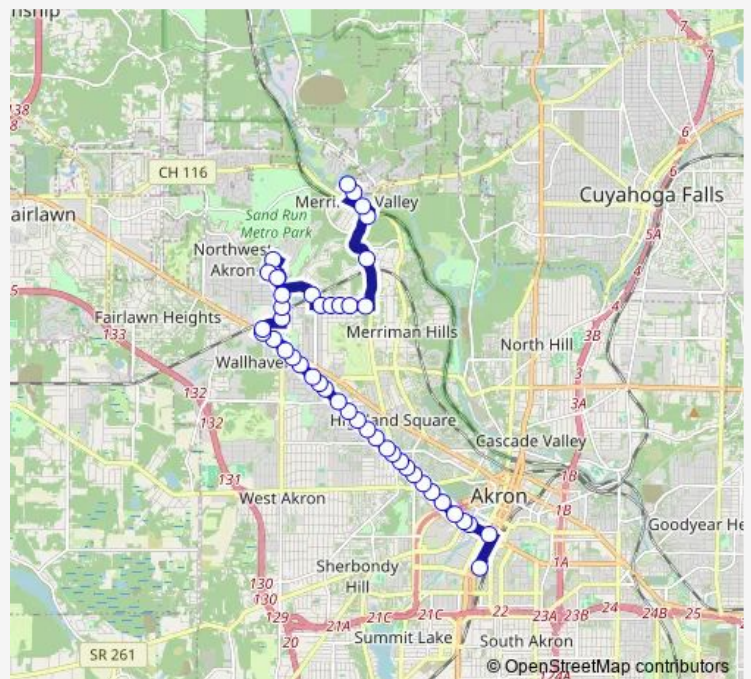

W. Exchange St @ O.L. Elms Hs

W. Exchange St & Clemmer Ave

W. Exchange St & Elmdale Ave

Route schedule

RKP Transit Center — Weathervane Ln @ Weathervane Circle

Monday 06:00-23:00

Tuesday 06:00-23:00

Wednesday 06:00-23:00

Thursday 06:00-23:00

Friday 06:00-23:00

Saturday 06:00-22:00

Sunday 10:00-19:00

Route info

Direction: RKP Transit Center

Stops: 46

Trip Duration: 0 hour 29 min

27 — W. Exchange/ Merriman Valley

W. Exchange St & Avondale Dr

W. Exchange St & Sheldon Dr

W. Exchange St & Hawkins Ave

W. Market St & Westgate Cir

W. Market St & Bryden Dr

Bryden Dr @ Acme #1

N. Hawkins Ave & Westvale Ave

## Route info

Direction: Weathervane Ln @ Weathervane Circle

Stops: 45

Trip Duration: 0 hour 31 min

W. Exchange St & Elmdale Ave

W. Exchange St & Clemmer Ave

W. Exchange St @ O.L. Elms Hs

W. Exchange St & Mull Ave