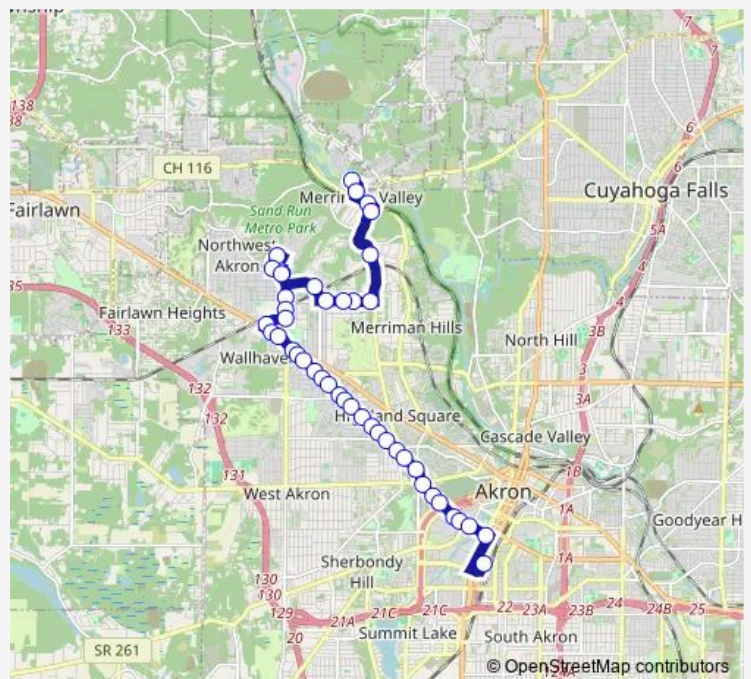

W. Exchange St @ O.L. Elms Hs

W. Exchange St & Clemmer Ave

W. Exchange St & Elmdale Ave

Route schedule

RKP Transit Center — Weathervane Ln @ Weathervane Circle

Monday 06:00-23:00

Tuesday 06:00-23:00

Wednesday 06:00-23:00

Thursday 06:00-23:00

Friday 06:00-23:00

Saturday 06:00-22:00

Sunday 10:00-19:00

Route info

Direction: RKP Transit Center

Stops: 46

Trip Duration: 0 hour 29 min

27 — W. Exchange/ Merriman Valley

W. Exchange St & Avondale Dr

W. Exchange St & Sheldon Dr

W. Exchange St & Hawkins Ave

W. Market St & Westgate Cir

W. Market St & Bryden Dr

Bryden Dr @ Acme #1

N. Hawkins Ave & Westvale Ave

Direction: Weathervane Ln @ Weathervane Circle

Stops: 45

Trip Duration: 0 hour 39 min

W. Exchange St & Elmdale Ave

W. Exchange St & Clemmer Ave

W. Exchange St @ O.L. Elms Hs

W. Exchange St & Mull Ave

W. Exchange St & Rose Blvd