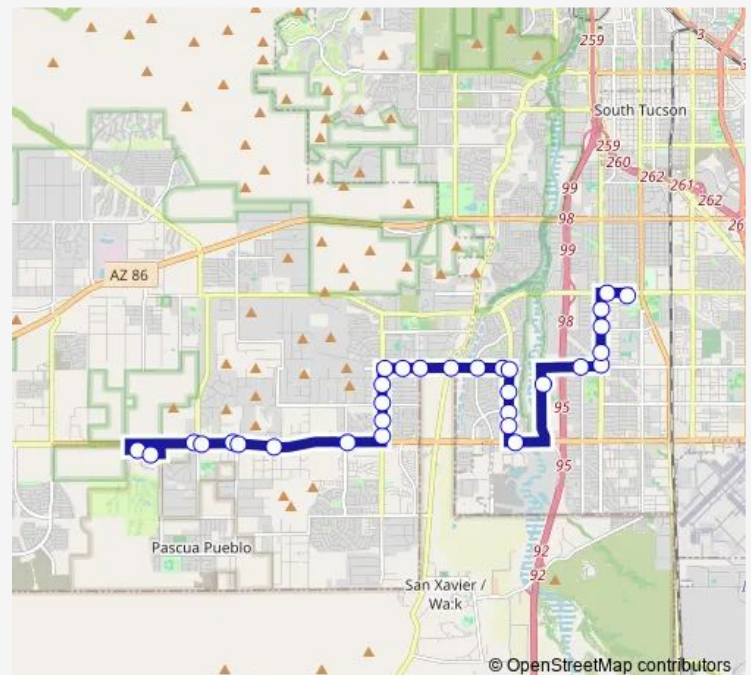

### Route schedule

Valencia/Cmo de Oeste (Nw) — Laos Transit Center

Monday 04:57-21:47

Tuesday 04:57-21:47

Wednesday 04:57-21:47

Thursday 04:57-21:47

Friday 04:57-21:47

Saturday 07:31-20:31

### Route info

Direction: Valencia/Cmo de Oeste (Nw)

Stops: 31

Trip Duration: 0 hour 39 min

27 — Midvale Park

BusMaps

Midvale Park/Walmart (Nw)

Valencia/Midvale Park Rd (Sw)

**Direction**

Laos Transit Center — Valencia/Cmo de Oeste (Nw)

27 stops

[Open route schedule](#)

Laos Transit Center

Liberty/Utah (Sw)

Liberty/Nebraska (Nw)

12th Av/Nebraska (Sw)