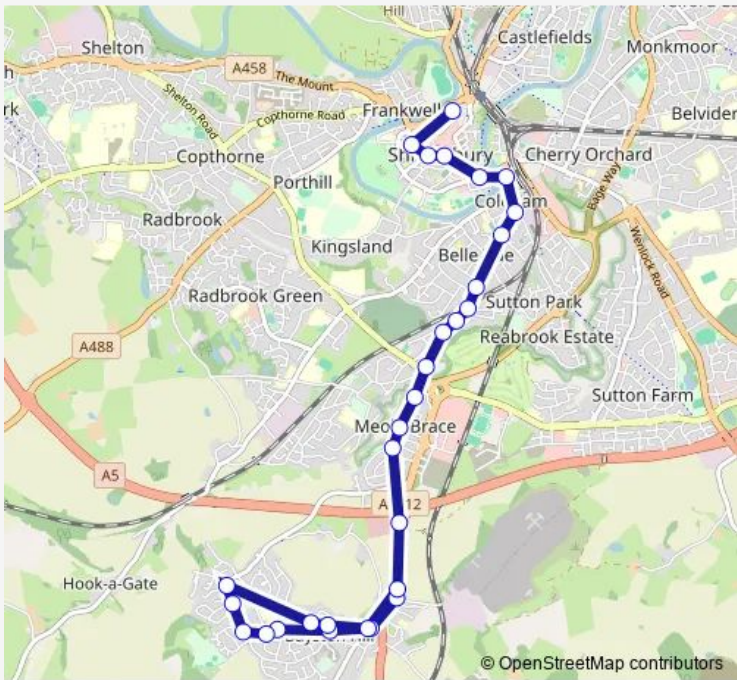

Bus 27 Shrewsbury Bus Stn - Meole Estate - Bayston Hill

[Go to website](#)

Direction
 Bus Station — Sharpstones Lane Jct
 20 stops
[Open route schedule](#)

- Bus Station
- St Mary's Church Town Services
- Dogpole
- Bridge
- Mansers
- Betton Street Jct
- The Limes
- Oakley Manor
- Brook Street Jct
- The Rocks
- Upper Road Jct
- Brooklands PH
- BP Garage
- Stapleton Road Jct
- Maesbrook Drive Jct
- Chatford Drive Jct
- Moneybrook Way Jct
- Moneybrook Way Jct
- Garden Centre
- Sharpstones Lane Jct

Route schedule
 Bus Station — Sharpstones Lane Jct

| | |
|-----------|-------------|
| Monday | 07:10-20:10 |
| Tuesday | 07:10-20:10 |
| Wednesday | 07:10-20:10 |
| Thursday | 07:10-20:10 |
| Friday | 07:10-20:10 |
| Saturday | 07:44-20:10 |
| Sunday | 07:44-20:10 |

Route info
 Direction: Bus Station
 Stops: 20
 Trip Duration: 0 hour 16 min

27 — Shrewsbury Bus Stn - Meole Estate - Bayston Hill **BusMaps**

Direction

Sharpstones Lane Jct — Bus Station

29 stops

[Open route schedule](#)

Saturday 08:00-20:26

Sunday 08:00-20:26

Route info

Direction: Sharpstones Lane Jct

Stops: 29

Trip Duration: 0 hour 30 min

The Square

Market Hall