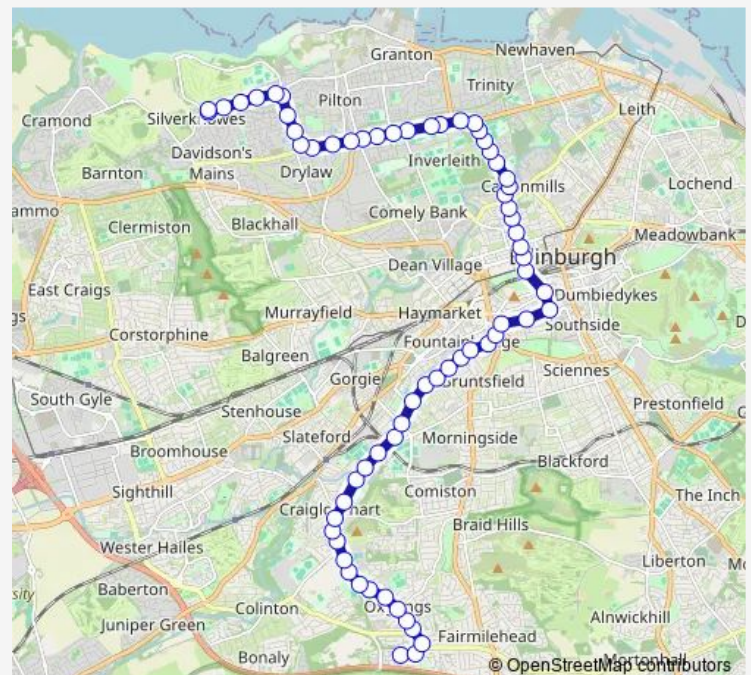

Thursday 00:11-23:41

Friday 00:11-23:41

Saturday 00:11-23:41

Sunday 00:11-23:41

Route info

Direction: Silverknowes Terminus

Stops: 60

Trip Duration: 1 hour 11 min