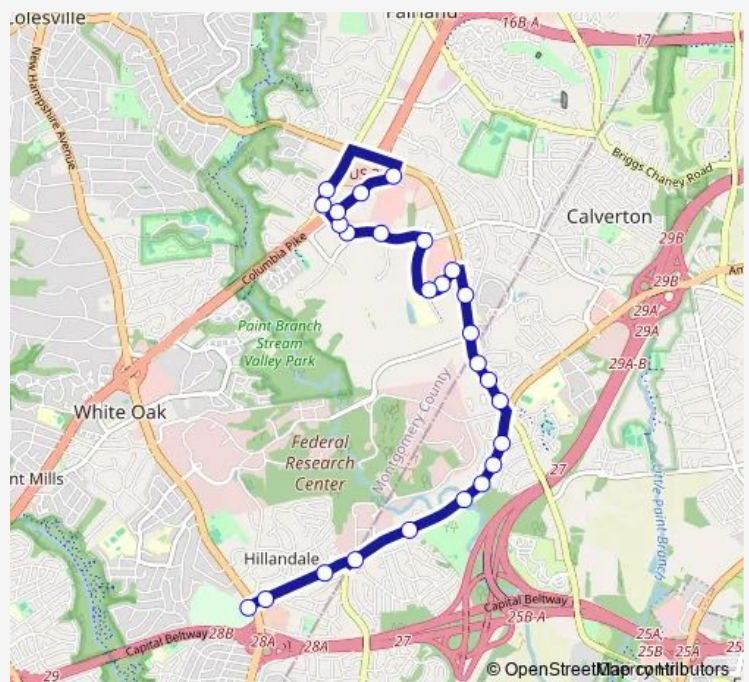

Plum Orchard DR & Broadbirch Dr

Broadbirch DR & Bournefield Way

Broadbirch DR & Tech Rd

Tech RD & Prosperity Dr

**Route schedule**

Powder Mill RD & NEW Hampshire Ave — Tech RD & Columbia Pike

Monday 05:30-19:40

Tuesday 05:30-19:40

Wednesday 05:30-19:40

Thursday 05:30-19:40

Friday 05:30-19:40

Saturday 05:30-19:40

Sunday 05:30-19:40

**Route info**

Direction: Powder Mill RD & NEW Hampshire Ave

Stops: 26

Trip Duration: 0 hour 18 min

27 — Tech Rd-Hillandale

Prosperity DR & Tech Rd

Prosperity DR & @12401

Prosperity DR & Prosperity Terr

OLD Columbia Pike & Carters Grove Dr

Tech RD & Columbia Pike

## Direction

Tech RD & Columbia Pike — Powder Mill RD & NEW Hampshire Ave

21 stops

[Open route schedule](#)

Tech RD & Columbia Pike

Broadbirch DR & Tech Rd

Broadbirch DR & Bournefield Way

Plum Orchard DR & Broadbirch Dr