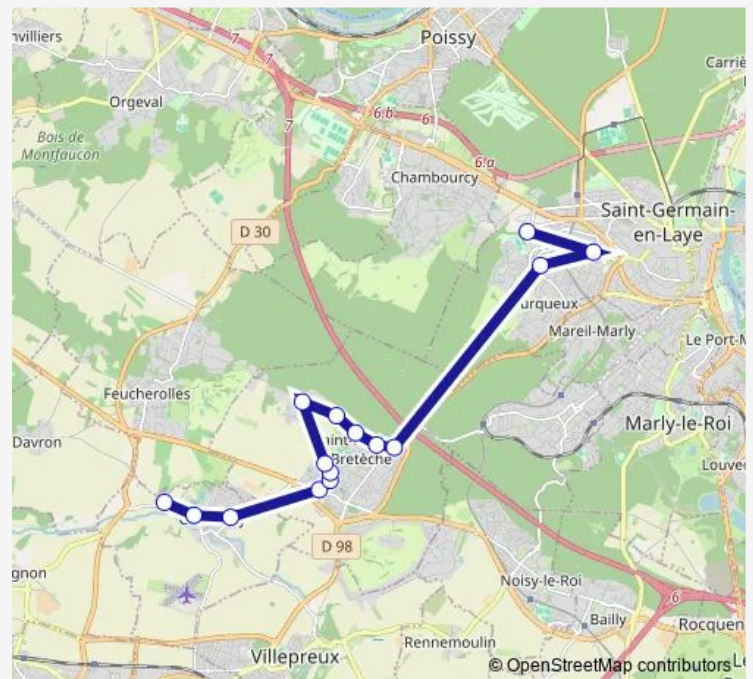

Direction

Sucrierie — Lycée International

15 stops

[Open route schedule](#)

Sucrierie

Champ du Caillou

Vallon

Grands Champs

Lycée Léonard de Vinci

Nicot / École Notre-Dame

Lycée International

Route schedule

Sucrierie — Lycée International

Monday 07:49

Tuesday 07:49

Wednesday 07:49

Thursday 07:49

Friday —

Saturday —

Sunday —

Route info

Direction: Sucrierie

Stops: 15

Trip Duration: 0 hour 40 min

Direction

Lycée Léonard de Vinci — Pablo Picasso

23 stops

[Open route schedule](#)

Lycée Léonard de Vinci

Nicot / École Notre-Dame

Lycée International

Croix Rouge