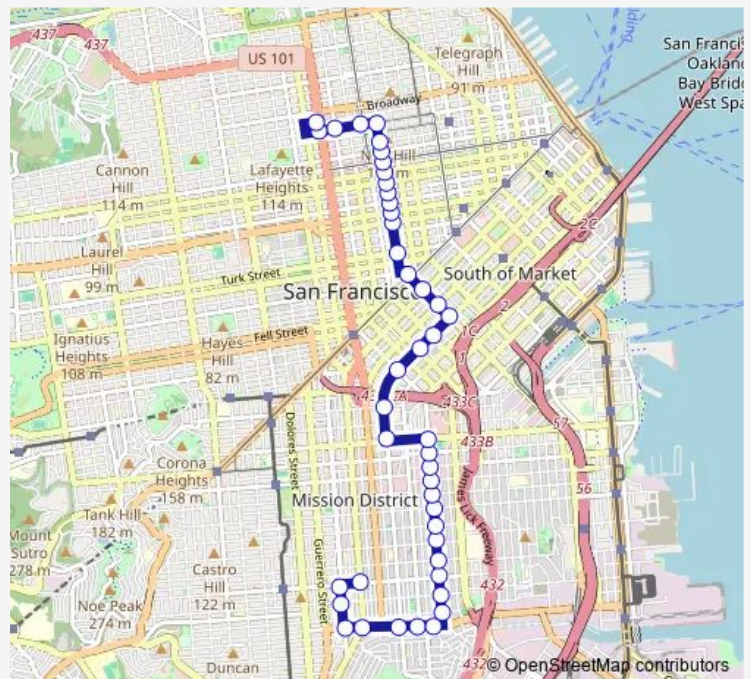

### Route schedule

Pacific Ave & Van Ness Ave — 24th St & Mission St

Monday	05:00-22:00
Tuesday	05:00-22:00
Wednesday	05:00-22:00
Thursday	05:00-22:00
Friday	05:00-22:00
Saturday	05:10-22:00
Sunday	05:10-22:00

### Route info

Direction: Pacific Ave & Van Ness Ave

Stops: 42

Trip Duration: 0 hour 41 min

27 — Bryant

Harrison St & 9th St

11th St & Harrison St

Folsom St & 11th St

## Route info

Direction: 24th St &amp; Mission St

Stops: 44

Trip Duration: 0 hour 53 min

7th St & Folsom St

7th St & Howard St

7th St & Mission St

7th St & Market St