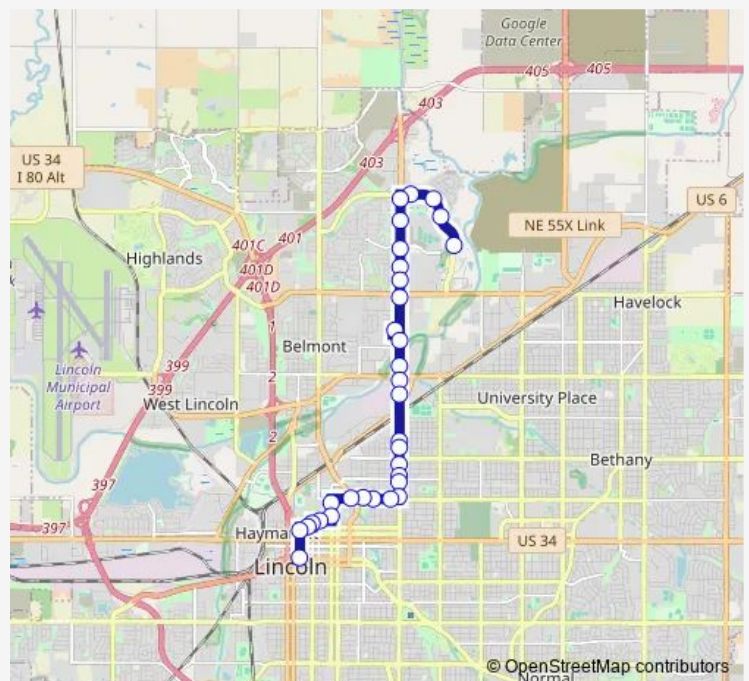

Bus 27 North 27th

[Go to website](#)

Direction
 North 33rd Street & Folkways Boulevard, Ne — South 11th Street & L Street, Stop 3
 32 stops
[Open route schedule](#)

- North 33rd Street & Folkways Boulevard, Ne
- North 33rd Street & North 33rd Circle, Ne
- Fletcher Avenue & Meridian Drive, Ne
- Fletcher Avenue & North 28th Street, Ne
- North 27th Street & Fletcher Avenue, Sw
- North 27th Street & Enterprise Drive, Nw
- North 27th Street & Folkways Boulevard, Nw
- North 27th Street & Kensington Drive, Sw
- North 27th Street & Ticonderoga Drive, Nw
- North 27th Street & Superior Street, Sw
- Center for People, E (Proposed changes, see website)
- North 27th Street & Fairfield Street, Nw
- North 27th Street & Knox Street, Sw
- North 27th Street & Cornhusker Highway, Sw
- North 27th Street & Theresa Street, Nw
- North 27th Street & Fair Street, Sw
- North 27th Street & Potter Street, Nw
- North 27th Street & Dudley Street, Nw
- North 27th Street & Orchard Street, Sw
- North 27th Street & Apple Street, Sw
- North 27th Street & Vine Street, Nw

Route schedule

North 33rd Street & Folkways Boulevard, Ne — South 11th Street & L Street, Stop 3

Monday	06:25-21:25
Tuesday	06:25-21:25
Wednesday	06:25-21:25
Thursday	06:25-21:25
Friday	06:25-21:25
Saturday	07:40-17:40
Sunday	—

Route info

Direction: North 33rd Street & Folkways Boulevard, Ne
 Stops: 32
 Trip Duration: 0 hour 25 min

27 — North 27th

Vine Street & North 25th Street, Ne

Vine Street & North 23rd Street, Nw

Vine Street & North 22nd Street, Nw

North 11th Street & P Street Embassy Suites, W

South 11th Street & L Street, Stop 3

Direction

L Street & South 11th Street, Stop 1 — North 33rd Street & Folkways Boulevard, Ne

28 stops

[Open route schedule](#)