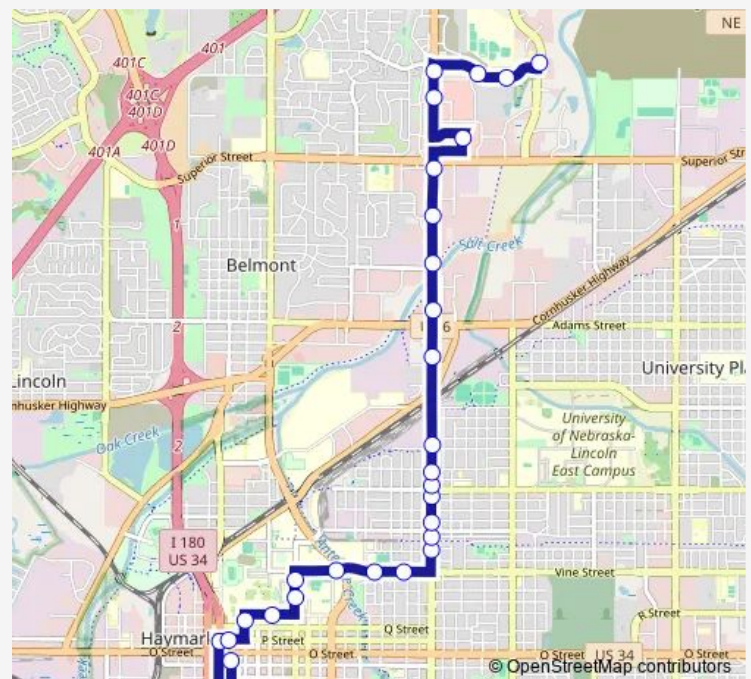

Vine Street & North 23rd Street, Sw

Vine Street & North 25th Street, Sw

North 27th Street & W Street, Ne

North 27th Street & Apple Street, Se

North 27th Street & Orchard Street, Se

North 27th Street & Starr Street, Ne

North 27th Street & Old Dairy Road, Ne

Route schedule

South 11th Street & N Street — North 33rd Street & Folkways Boulevard, Ne

Monday 05:55-20:55

Tuesday 05:55-20:55

Wednesday 05:55-20:55

Thursday 05:55-20:55

Friday 05:55-20:55

Saturday 07:10-17:10

Sunday —

Route info

Direction: South 11th Street & N Street

Stops: 28

Trip Duration: 0 hour 26 min

27 — North 27th

North 27th Street & Superior Street, Se

Walmart - 27th & Superior Street

North 27th Street & Kensington Drive, Ne

North 27th Street & Folkways Boulevard, Ne

Folkways Boulevard & North Hill Road, Sw

Folkways Boulevard & North 32nd Street, Sw