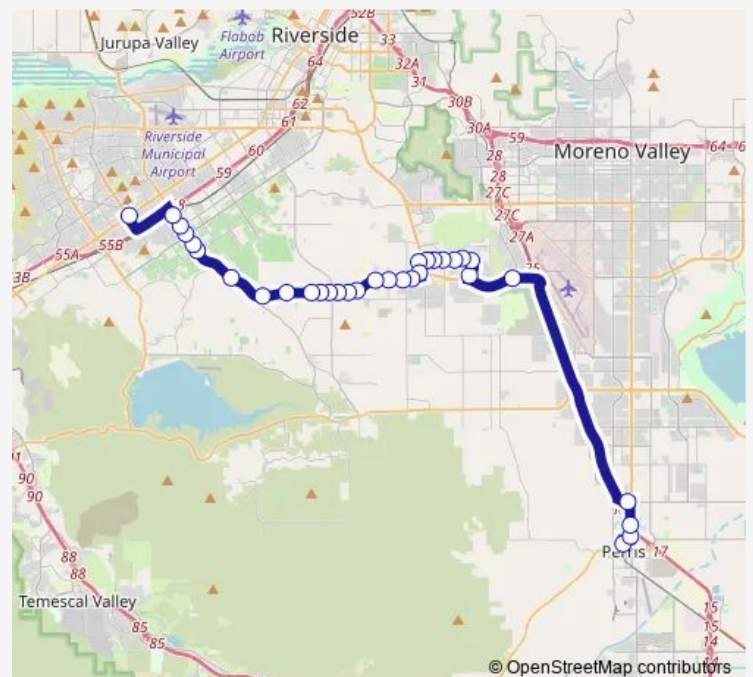

Van Buren + Bountiful

Trautwein + Van Buren

Orange Terrace + Silk Oak

Route schedule

Galleria @ Tyler Eb — Perris Transit Center

Monday 06:25-20:10

Tuesday 06:25-20:10

Wednesday 06:25-20:10

Thursday 06:25-20:10

Friday 06:25-20:10

Saturday 06:40-20:20

Sunday 06:40-20:20

Route info

Direction: Galleria @ Tyler Eb

Stops: 33

Trip Duration: 1 hour 3 min

Van Buren + Riverside National Cemetary

Perris + Nuevo

Perris + Jarvis

San Jacinto + D St.

Perris Transit Center

Direction

Perris Transit Center — Galleria @ Tyler Eb

33 stops

Friday 05:23-20:43

Saturday 05:30-20:22

Sunday 05:30-20:22

Route info

Direction: Perris Transit Center

Stops: 33

Trip Duration: 0 hour 49 min

Van Buren + Constable