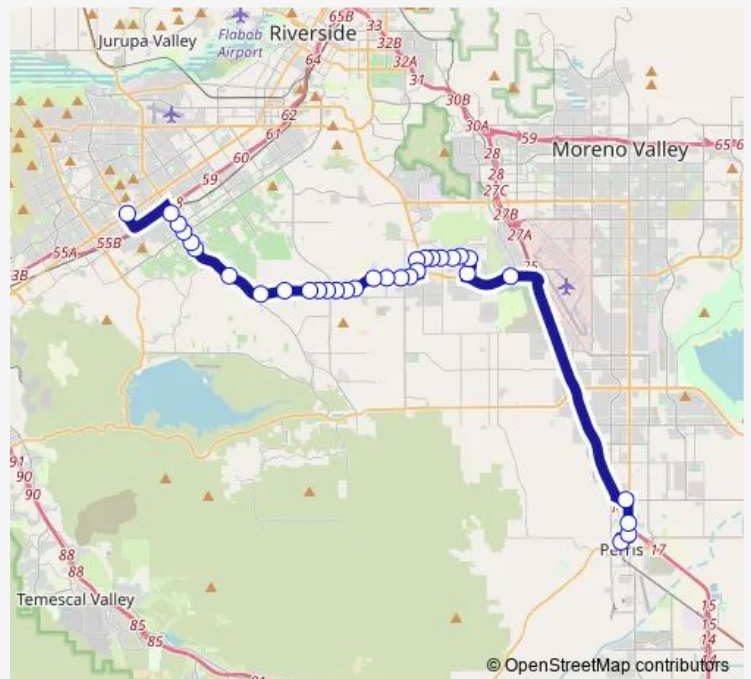

[Go to website](#)

Direction
 Galleria @ Tyler Eb — Perris Transit Center
 33 stops
[Open route schedule](#)

- Galleria @ Tyler Eb
- Magnolia + Harrison
- Magnolia + Roosevelt
- Van Buren + Primrose
- Van Buren + Rudicill
- Van Buren + Lincoln
- Van Buren + Victoria
- Van Buren + Cleveland
- Van Buren + Canyon Ridge
- Van Buren + 15181 Rnchocblleromhp
- Van Buren + Canyon View Drive
- Van Buren + King
- Van Buren + Washington
- Van Buren + Gardner
- Van Buren + Porter
- Van Buren + Gamble
- Van Buren + Little
- Van Buren + Dauchy
- Van Buren + Bountiful
- Trautwein + Van Buren
- Orange Terrace + Silk Oak

Route schedule
 Galleria @ Tyler Eb — Perris Transit Center

Monday	06:25-20:10
Tuesday	06:25-20:10
Wednesday	06:25-20:10
Thursday	06:25-20:10
Friday	06:25-20:10
Saturday	06:40-20:20
Sunday	06:40-20:20

Route info
 Direction: Galleria @ Tyler Eb
 Stops: 33
 Trip Duration: 0 hour 54 min

Friday 05:23-20:43

Saturday 05:30-20:22

Sunday 05:30-20:22

Route info

Direction: Perris Transit Center

Stops: 33

Trip Duration: 0 hour 52 min

Van Buren + Constable

Van Buren + Canyon Ridge

Van Buren + Dufferin

Van Buren + Cleveland

Van Buren + Victoria

Van Buren + Lincoln

Van Buren + Rudicill

Galleria @ Tyler Eb

27 Bus time schedules and route maps are available in an offline PDF at busmaps.com. Use the busmaps.com website to see live bus times, train schedule or subway schedule, and step-by-step directions for all public transit in Riverside