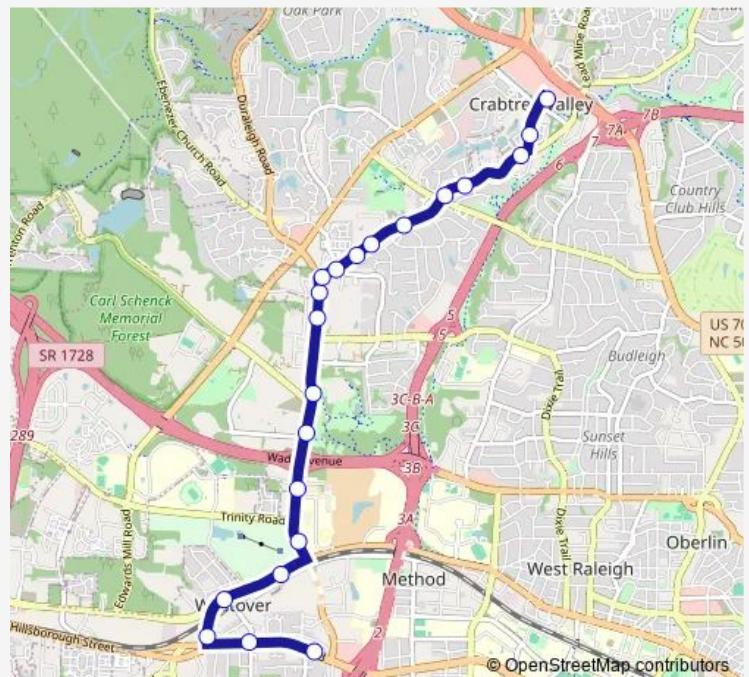

Route schedule

Western Blvd at Merendino St — Crabtree Valley Mall

Monday 05:30-23:00

Tuesday 05:30-23:00

Wednesday 05:30-23:00

Thursday 05:30-23:00

Friday 05:30-23:00

Saturday 05:30-23:00

Sunday 05:30-23:00

Route info

Direction: Western Blvd at Merendino St

Stops: 21

Trip Duration: 0 hour 30 min

27 — Blue Ridge

Direction

Crabtree Valley Mall — Western Blvd at Merendino St

18 stops

[Open route schedule](#)

Crabtree Valley Mall

Blue Ridge Rd at Crabtree Valley Ave

Homewood Banks Dr at Homewood Suites

Blue Ridge Rd at Noremac Dr

Blue Ridge Rd at Glen Eden Dr (Sb)

Blue Ridge Rd at Edgemont Dr