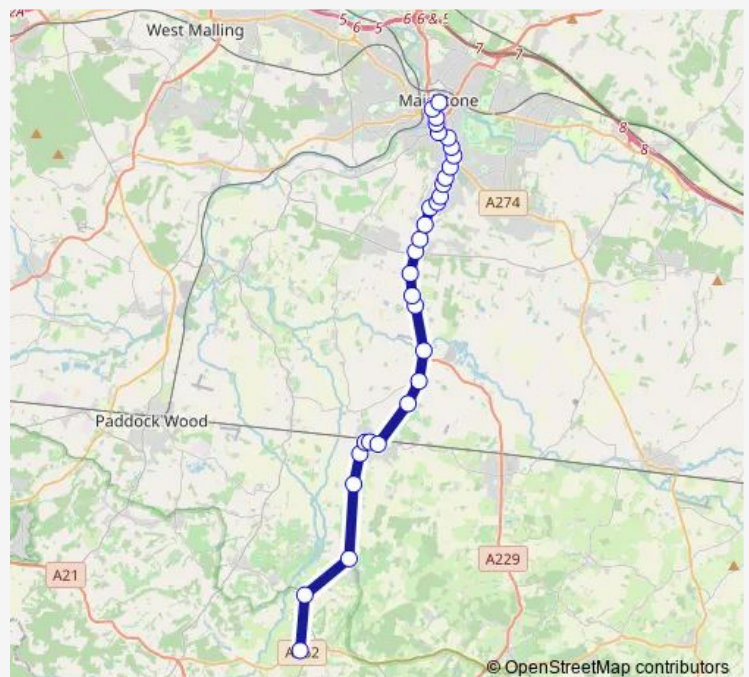

Anglesey Avenue

Norrington Road

The Walnut Tree

Old Loose Hill

Nursing Home

Rosemount Close

Salt's Avenue

Linton Corner

Thursday 06:09-08:48

Friday 06:09-08:48

Saturday 07:53

Sunday —

Route info

Direction: King Street

Stops: 32

Trip Duration: 0 hour 37 min

The Wheatsheaf

Armstrong Road

Route schedule

War Memorial — King Street

Monday 14:44-17:17

Tuesday 14:44-17:17

Wednesday 14:44-17:17

Thursday 14:44-17:17

Friday 14:44-17:17

Saturday 15:47-17:17

Sunday —

Route info

Direction: War Memorial

Stops: 31

Trip Duration: 0 hour 42 min

Sheal's Crescent