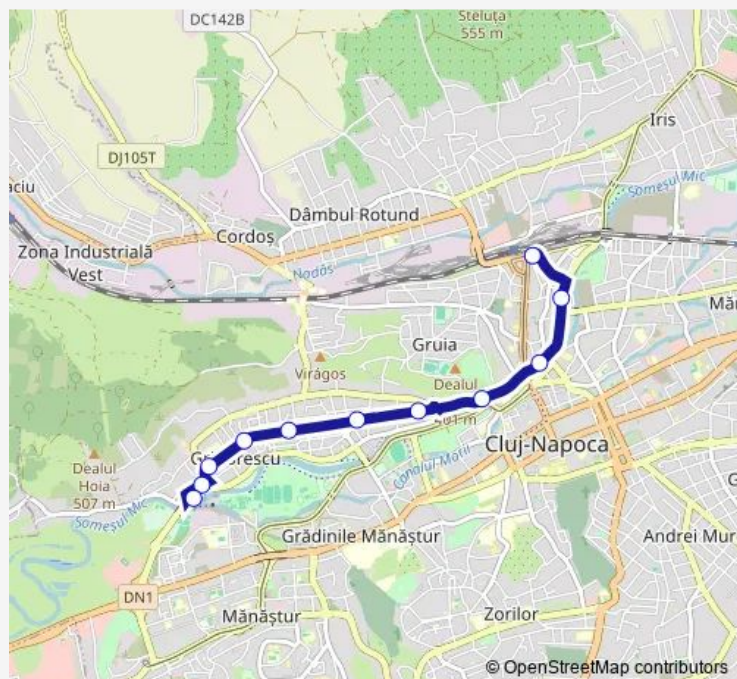

Bus 27 Cart. Grigorescu - P-ta Garii

[Go to website](#)

Direction

P-a Gării Sud — Disp. Grigorescu

11 stops

[Open route schedule](#)

P-a Gării Sud

Traian

Saturday 05:42-22:20

Sunday 06:20-22:20

Route info

Direction: P-a Gării Sud

Stops: 11

Trip Duration: 0 hour 12 min

27 — Cart. Grigorescu - P-ta Garii

Direction

Disp. Grigorescu — P-a Gării Sosire

9 stops

[Open route schedule](#)

Disp. Grigorescu

Radio România Cluj

Petuniei

Iancu de Hunedoara

P-a 14 Iulie Sud

Hotel Napoca

Dragalina Sud

Cloca

P-a Gării Sosire

Route schedule

Disp. Grigorescu — P-a Gării Sosire

Monday	05:00-22:45
Tuesday	05:00-22:45
Wednesday	05:00-22:45
Thursday	05:00-22:45
Friday	05:00-22:45
Saturday	05:30-22:05
Sunday	06:05-22:05