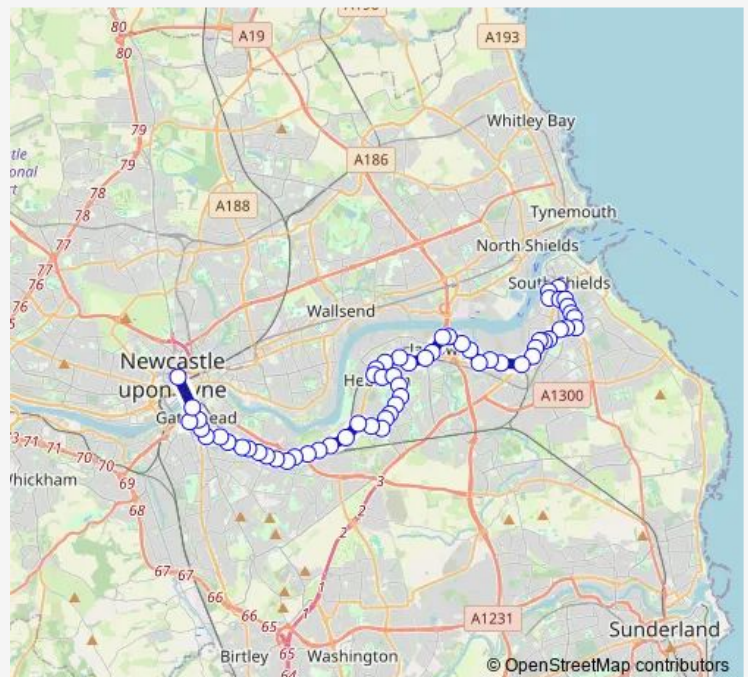

Station Road-Industrial Estate

Crossgate

Westoe Road

Westoe Road-Hyde Street

Westoe Road-Madeira Terrace

Westoe Road-Mowbray Road

Dean Road - Sunderland Road

Dean Road-Marlborough Street

Thursday 04:51-23:43

Friday 04:51-23:43

Saturday 04:51-23:43

Sunday 04:51-23:43

Route info

Direction: Interchange

Stops: 60

Trip Duration: 1 hour 11 min

27 — Newcastle - South Shields

High Street

Priory Road-Pearson Place

Chaytor Street-Ferry Street

Jarrow Bus Station

Albert Road

Victoria Road-Jervis Street

Hedgeley Road-Byron Avenue

## Route info

Direction: Monument Market Street

Stops: 62

Trip Duration: 1 hour 0 min

Finchale Road-Melrose Avenue

Monkton Lane Estate

Finchale Road-Solway Road

Campbell Park Road-Penrith Road