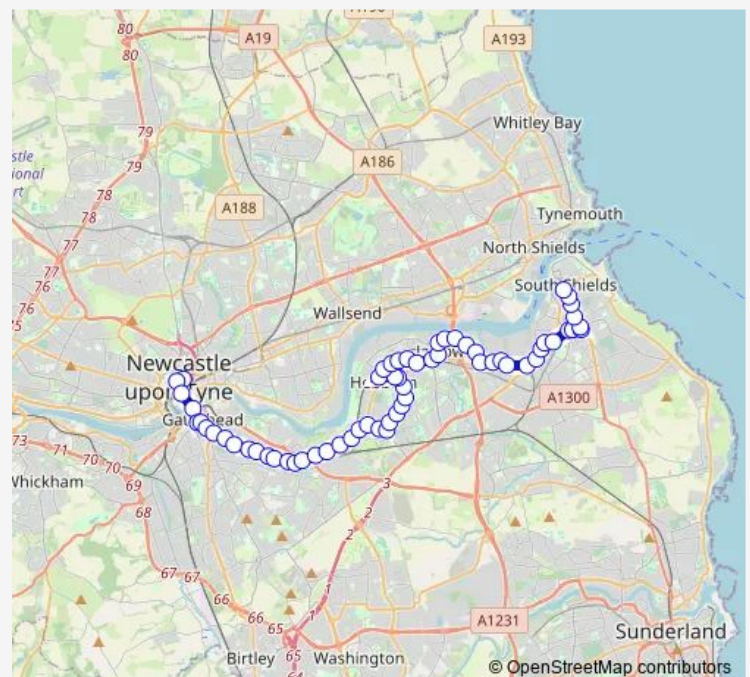

Station Road-Industrial Estate

Crossgate

Westoe Road

Westoe Road-Hyde Street

Westoe Road-Madeira Terrace

Westoe Road-Mowbray Road

Dean Road - Sunderland Road

Dean Road-Marlborough Street

Thursday 04:51-23:43

Friday 04:51-23:43

Saturday 04:51-23:43

Sunday 04:51-23:43

Route info

Direction: Interchange

Stops: 60

Trip Duration: 0 hour 53 min

27 — Newcastle - South Shields

High Street

Priory Road-Pearson Place

Chaytor Street-Ferry Street

Jarrow Bus Station

Albert Road

Victoria Road-Jervis Street

Hedgeley Road-Byron Avenue

Direction: Monument Market Street

Stops: 62

Trip Duration: 0 hour 57 min

Finchale Road-Melrose Avenue

Monkton Lane Estate

Finchale Road-Solway Road

Campbell Park Road-Penrith Road

Campbell Park Road-Cambridge Avenue