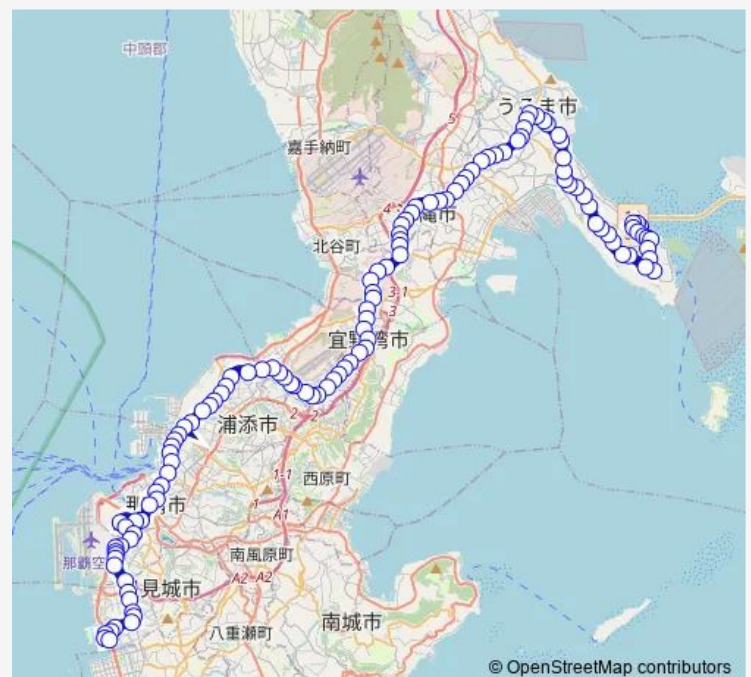

Thursday 05:15-12:30

Friday 05:15-12:30

Saturday 06:35

Sunday 06:35

Route info

Direction: 屋慶名バスターミナル

Stops: 121

Trip Duration: 3 hour 0 min