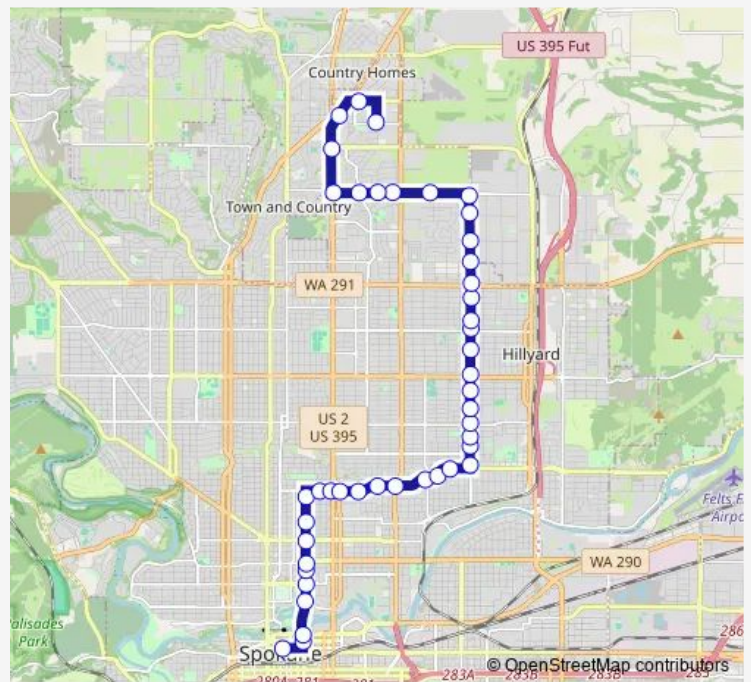

## Bus 27 Crestline

[Go to website](#)

**Direction**  
 Dakota @ Jay — Plaza Bay 10  
 42 stops  
[Open route schedule](#)

- Dakota @ Jay
- Newport Highway @ N 9305
- Division @ Price
- Lincoln Rd @ Division
- Lincoln Rd @ Standard
- Lincoln Rd @ Dakota
- Lincoln @ Wilding
- Lincoln Rd @ Helena
- Lincoln Rd @ Martin
- Crestline @ Houghton
- Crestline @ Weile
- Crestline @ Lyons
- Crestline @ Francis
- Crestline @ Dalke
- Crestline @ Joseph
- Crestline @ Rowan
- Crestline @ Queen
- Crestline @ Wellesley
- Crestline @ Longfellow
- Crestline @ Lacrosse
- Crestline @ Providence

### Route schedule

Dakota @ Jay — Plaza Bay 10

Monday	15:23-18:11
Tuesday	15:23-18:11
Wednesday	15:23-18:11
Thursday	15:23-18:11
Friday	15:23-18:11
Saturday	—
Sunday	—

### Route info

Direction: Dakota @ Jay  
 Stops: 42  
 Trip Duration: 0 hour 34 min

27 — Crestline

Crestline @ Gordon

Crestline @ Courtland

Crestline @ North Foothills

North Foothills @ Pittsburg

North Foothills Dr @ Perry

## Direction

Plaza Bay 5 — Dakota @ Jay

44 stops

[Open route schedule](#)

Plaza Bay 5

Washington @ Main

Washington @ Spokane Falls Blvd

Washington @ North River Drive