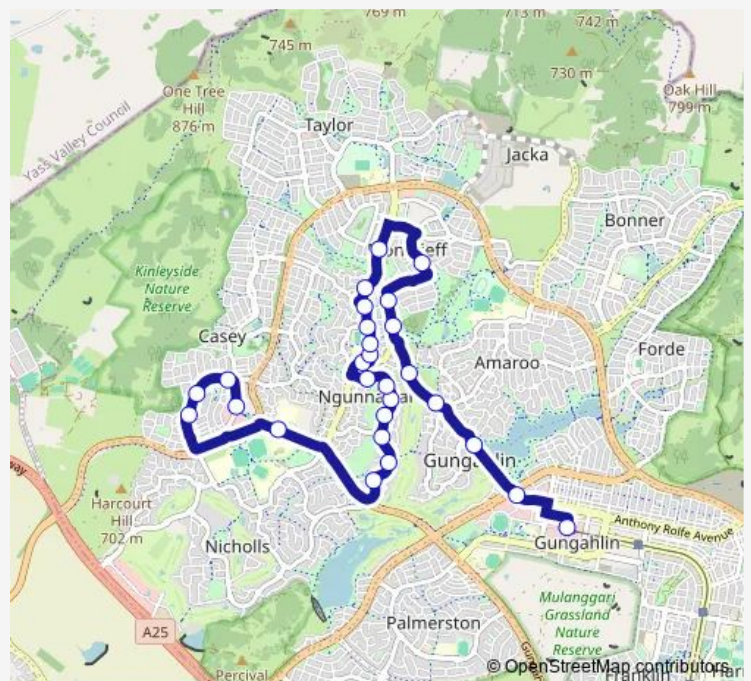

Bus 27 Casey to Gungahlin via Ngunnawal & Moncrieff

[Go to website](#)

Direction

Gungahlin Place Plt 4 — Kingslande Pde opp Casey Market Town

26 stops

[Open route schedule](#)

- Gungahlin Place Plt 4
- Anthony Rolfe Av before Gundaroo Rd
- Mirrabei Dr before 1st Paul Coe Cr
- Mirrabei Dr after 2nd Paul Coe Cr
- Mirrabei Dr before Wanganeen Av
- Mirrabei Dr after Wanganeen Av Northbound
- Mirrabei Dr opp Crackajack Way
- Crackajack Way before Bandstand St
- Mirrabei Dr before Len Waters St
- Len Waters St after Windradyne St
- Unaipon Av after Len Waters St
- Unaipon Av after Windradyne St
- Unaipon Av opp Ngunnawal Ps
- Wanganeen Av opp Ngunnawal Ps
- Gurrang Av after Wanganeen Av
- Gurrang Av opp Deumonga Ct
- Gurrang Av before Ferguson Cct
- Amagula Av after Ferguson Cct
- Amagula Av after Taggerty St
- Amagula Av after 1st Bungaree Cr
- Amagula Av before 2nd Bungaree Cr

Route schedule

Gungahlin Place Plt 4 — Kingslande Pde opp Casey Market Town

Monday	06:09-22:09
Tuesday	06:09-22:09
Wednesday	06:09-22:09
Thursday	06:09-22:09
Friday	06:09-22:09
Saturday	07:11-23:11
Sunday	07:15-21:11

Route info

Direction: Gungahlin Place Plt 4

Stops: 26

Trip Duration: 0 hour 25 min

27 — Casey to Gungahlin via Ngunnawal & Moncrieff **BusMaps**

John Paul College Gungahlin Dr

Overall Av after Powley St

Overall Av opp Tippet St

Sunday 07:48-19:47

Route info

Direction: Casey Market Town Kingsland Pde

Stops: 27

Trip Duration: 0 hour 29 min

Mirrabei Dr opp 2nd Paul Coe Cr

Anthony Rolfe Av after Gundaroo Rd

Gungahlin Place Plt 3 Arrivals