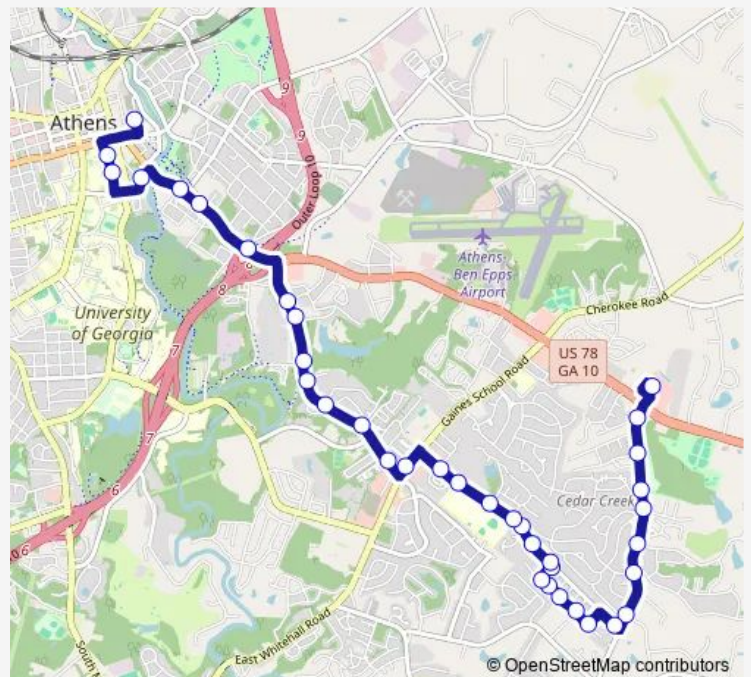

Bus 27 Barnett Shoals - Cedar Shoals

[Go to website](#)

Direction

Multimodal Transportation Center — Walmart

33 stops

[Open route schedule](#)

- Multimodal Transportation Center
- UGA Main Library
- 450 Baldwin at Stone Mill Run
- Williams and Oconee Ob
- Oak St at Poplar St Ob
- Oak St at Carr St Ob
- Oconee St at Park And Ride Ob
- Barnett Shoals Rd at Bailey St Ib
- Barnett Shoals at Ikon Apts Ob
- Barnett Shoals at The Woodlands Apt Ob
- Barnett Shoals at Brookewood Mill Ob
- Barnett Shoals at Windaway Town Homes Ob
- Barnett Shoals Rd at Research Dr Ob
- Barnett Shoals at Dennis Dr Ob
- Gaines School at Presbyterian Church Ob
- Cedar Shoals at College Glen
- 1300 Cedar Shoals Drive
- Cedar Shoals Dr Across From E Paces Dr
- Cedar Shoals Dr at Crows Nest Ct
- Cedar Shoals Dr at Studio Ct
- Cedar Shoals Dr at Boulder Trl

Route schedule

Multimodal Transportation Center — Walmart

Monday	06:45-20:45
Tuesday	06:45-20:45
Wednesday	06:45-20:45
Thursday	06:45-20:45
Friday	06:45-20:45
Saturday	07:45-20:45
Sunday	07:45-20:45

Route info

Direction: Multimodal Transportation Center

Stops: 33

Trip Duration: 0 hour 25 min

27 — Barnett Shoals - Cedar Shoals

Cedar Shoals Dr at Essex Ct

Cedar Shoals Dr at Bayberry Ct

Cedar Shoals Dr at Alden Ct

1800 Cedar Shoals Drive

Direction: Walmart

Stops: 37

Trip Duration: 0 hour 30 min

1035 Barnett Shoals Rd at The Summit

1025 Barnett Shoals at Lakewood Hills

Barnett Shoals across Carriage Ln lb

445 Barnett Shoals Rd at Dekle Dr lb