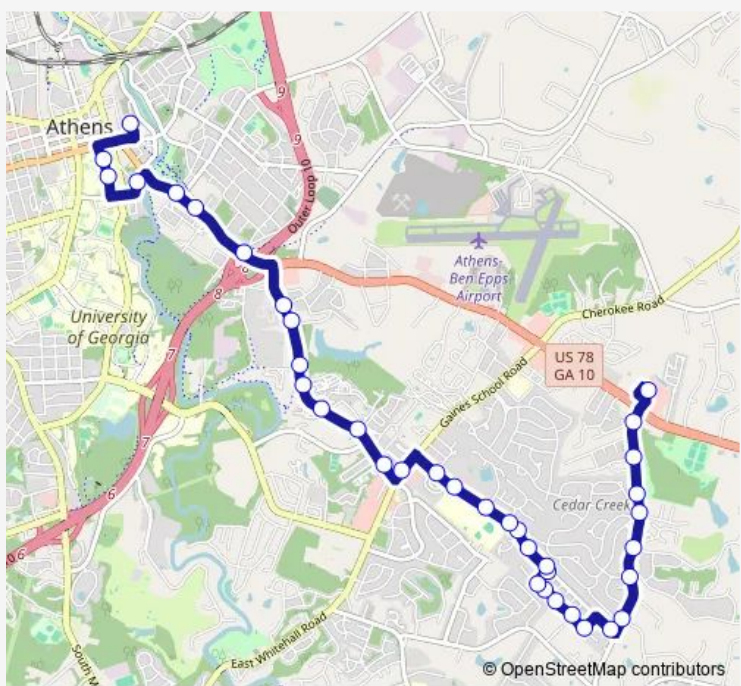

Bus 27 Barnett Shoals - Cedar Shoals

[Go to website](#)

Direction
 Multimodal Transportation Center — Walmart
 33 stops
[Open route schedule](#)

- Multimodal Transportation Center
- UGA Main Library
- 450 Baldwin at Stone Mill Run
- Williams and Oconee Ob
- Oak St at Poplar St Ob
- Oak St at Carr St Ob
- Oconee St at Park And Ride Ob
- Barnett Shoals Rd at Bailey St Ib
- Barnett Shoals at Ikon Apts Ob
- Barnett Shoals at The Woodlands Apt Ob
- Barnett Shoals at Brookewood Mill Ob
- Barnett Shoals at Windaway Town Homes Ob
- Barnett Shoals Rd at Research Dr Ob
- Barnett Shoals at Dennis Dr Ob
- Gaines School at Presbyterian Church Ob
- Cedar Shoals at College Glen
- 1300 Cedar Shoals Drive
- Cedar Shoals Dr Across From E Paces Dr
- Cedar Shoals Dr at Crows Nest Ct
- Cedar Shoals Dr at Studio Ct
- Cedar Shoals Dr at Boulder Trl

Route schedule
 Multimodal Transportation Center — Walmart

Monday	06:45-20:45
Tuesday	06:45-20:45
Wednesday	06:45-20:45
Thursday	06:45-20:45
Friday	06:45-20:45
Saturday	07:45-20:45
Sunday	07:45-20:45

Route info
 Direction: Multimodal Transportation Center
 Stops: 33
 Trip Duration: 0 hour 25 min

27 — Barnett Shoals - Cedar Shoals **BusMaps**

Cedar Shoals Dr at Essex Ct

Cedar Shoals Dr at Bayberry Ct

Cedar Shoals Dr at Alden Ct

1800 Cedar Shoals Drive

1105 Whit Davis Road

Whit Davis Rd at Carrington Dr Ob

Thursday 06:10-21:10

Friday 06:10-21:10

Saturday 08:10-21:10

Sunday 08:10-21:10

Route info

Direction: Walmart

Stops: 37

Trip Duration: 0 hour 30 min