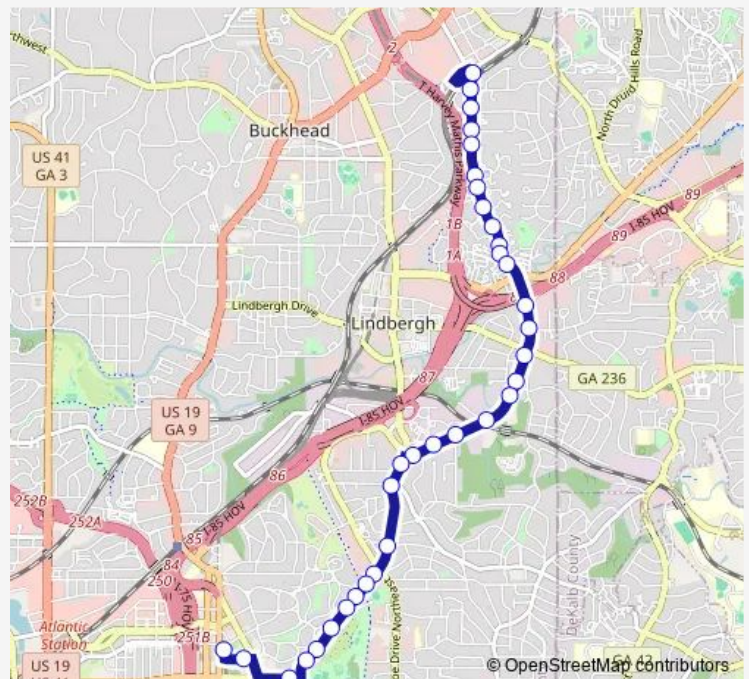

Cheshire Bridge RD NE @ Faulkner RD Ne

Cheshire Bridge NE @ Wellbourne DR Ne

Cheshire Bridge RD NE @ Manchester St

Cheshire Bridge RD NE @ Piedmont RD Ne

Route schedule

Lenox Station — Arts Center Station

Monday 05:30-23:35

Tuesday 05:30-23:35

Wednesday 05:30-23:35

Thursday 05:30-23:35

Friday 05:30-23:35

Saturday 06:20-23:35

Sunday 06:20-23:35

Route info

Direction: Lenox Station

Stops: 34

Trip Duration: 0 hour 32 min

27 — Cheshire Bridge Road

Piedmont AVE @ Cheshire Bridge Rd

Piedmont RD @ N Rock Springs Rd

Piedmont AVE NE @ Morningside DR Ne

Piedmont AVE NE @ Monroe DR Ne

Piedmont AVE NE @ 1502

Route info

Direction: Arts Center Station

Stops: 37

Trip Duration: 0 hour 32 min

Cheshire Bridge RD @ Chantilly Dr

Lenox RD NE @ Lenox Pointe Ne

Lenox RD NE @ Canterbury RD Ne

Lenox RD NE @ 2791