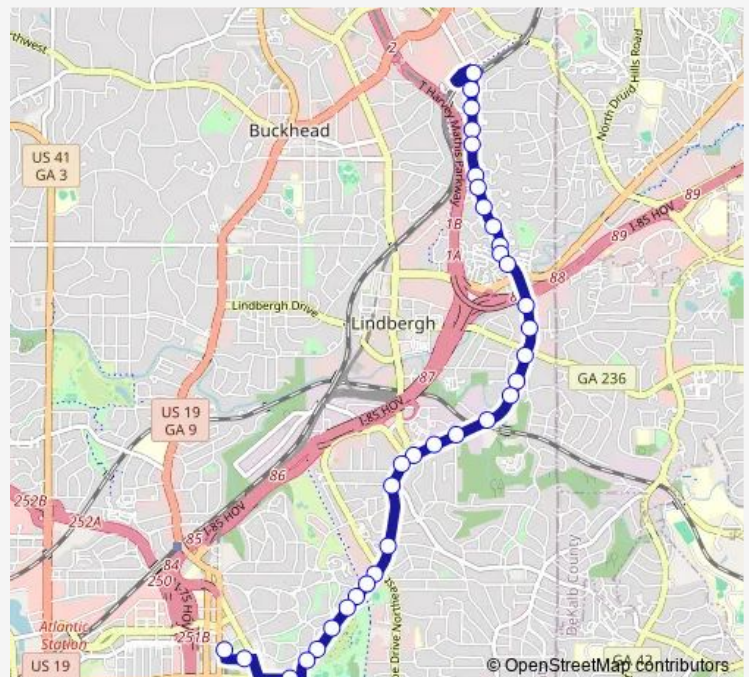

Cheshire Bridge RD NE @ Faulkner RD Ne

Cheshire Bridge NE @ Wellbourne DR Ne

Cheshire Bridge RD NE @ Manchester St

Cheshire Bridge RD NE @ Piedmont RD Ne

**Route schedule**

Lenox Station — Arts Center Station

Monday 05:30-23:35

Tuesday 05:30-23:35

Wednesday 05:30-23:35

Thursday 05:30-23:35

Friday 05:30-23:35

Saturday 06:20-23:35

Sunday 06:20-23:35

**Route info**

Direction: Lenox Station

Stops: 34

Trip Duration: 0 hour 32 min

27 — Cheshire Bridge Road

PIEDMONT AVE @ CHESHIRE BRIDGE RD

PIEDMONT RD @ N ROCK SPRINGS RD

Piedmont AVE NE @ Morningside DR Ne

Piedmont AVE NE @ Monroe DR Ne

## Route info

Direction: Arts Center Station

Stops: 37

Trip Duration: 0 hour 32 min

CHESHIRE BRIDGE RD @ CHANTILLY DR

Lenox RD NE @ Lenox Pointe Ne

Lenox RD NE @ Canterbury RD Ne

Lenox RD NE @ 2791