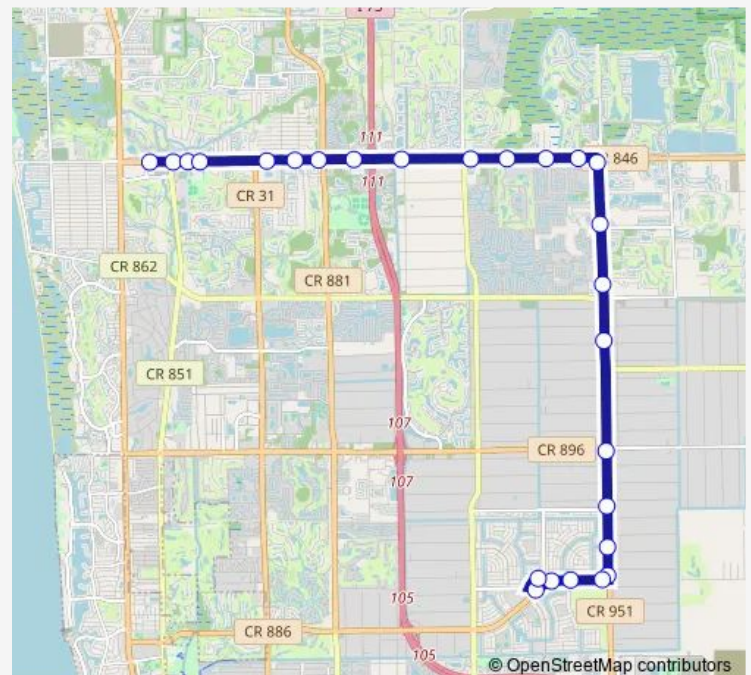

Green Blvd

20th Pl Sw

Golden Gate Pkw

Route schedule

Creekside Wlinc — GG Community

Monday 06:41-18:32

Tuesday 06:41-18:32

Wednesday 06:41-18:32

Thursday 06:41-18:32

Friday 06:41-18:32

Saturday 06:41-18:32

Sunday 08:16-16:41

Route info

Direction: Creekside Wlinc

Stops: 26

Trip Duration: 0 hour 39 min

17 stops

[Open route schedule](#)

GG Community

Sunshine Blvd

44th St Sw

42nd St Sw

17th Ave Sw

Tree Farm Rd

Thursday 06:00-17:35

Friday 06:00-17:35

Saturday 06:00-17:35

Sunday 07:30-15:40

Route info

Direction: GG Community

Stops: 17

Trip Duration: 0 hour 57 min