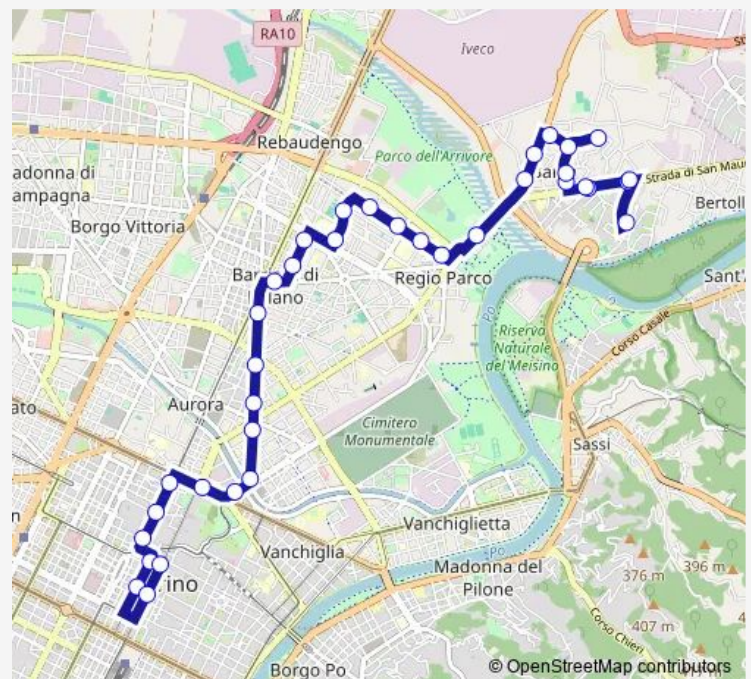

### Route schedule

Fermata 1677 - Anglesio Cap — Fermata 1632 - XX Settembre Cap

Monday 04:37-00:20<sup>+1</sup>

Tuesday 04:37-00:20<sup>+1</sup>

Wednesday 04:37-00:20<sup>+1</sup>

Thursday 04:37-00:20<sup>+1</sup>

### Route info

Direction: Fermata 1677 - Anglesio Cap

Stops: 36

Trip Duration: 0 hour 46 min

27 — via Anglesio - via XX Settembre

Fermata 3509 - Montanaro

Fermata 1628 - Sesia

Fermata 1629 - Novara