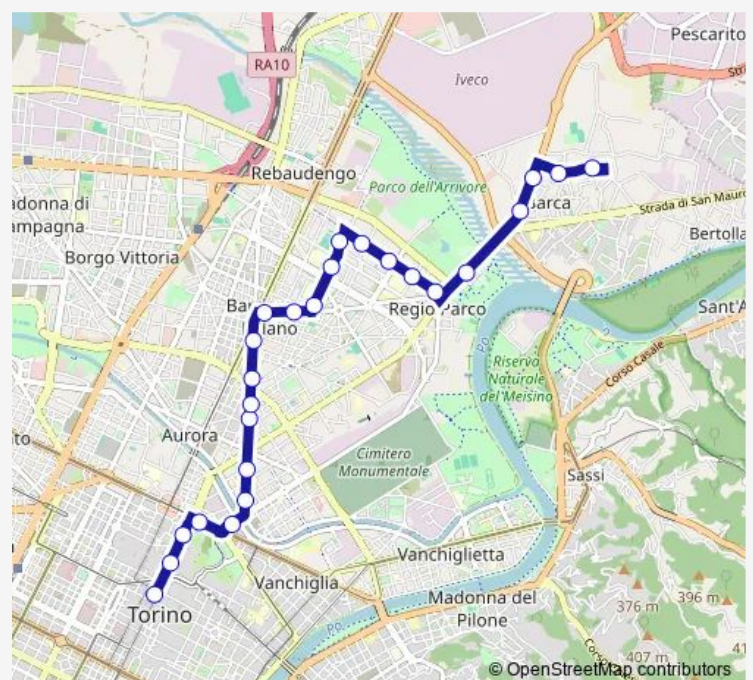

Fermata 1619 - Ospedale Giovanni Bosco

Fermata 3513 - Sempione

Fermata 3511 - Spontini

Route schedule

Fermata 1677 - Anglesio Cap — Fermata 1632 - XX Settembre Cap

Monday	04:37-00:14 ⁺¹
Tuesday	04:37-00:20 ⁺¹
Wednesday	04:37-00:20 ⁺¹
Thursday	04:37-00:20 ⁺¹
Friday	04:37-00:20 ⁺¹
Saturday	04:37-00:20 ⁺¹
Sunday	06:04-00:14 ⁺¹

Route info

Direction: Fermata 1677 - Anglesio Cap

Stops: 36

Trip Duration: 0 hour 46 min

27 — via Anglesio - via XX Settembre

Fermata 3509 - Montanaro

Fermata 1628 - Sesia

Fermata 1629 - Novara

Route schedule

Fermata 1632 - XX Settembre Cap — Fermata 1677 - Anglesio Cap

Monday	04:29-00:20 ⁺¹
Tuesday	04:29-00:20 ⁺¹
Wednesday	04:29-00:20 ⁺¹
Thursday	04:29-00:20 ⁺¹
Friday	04:29-00:20 ⁺¹
Saturday	04:29-00:20 ⁺¹
Sunday	05:42-00:20 ⁺¹

Route info

Direction: Fermata 1632 - XX Settembre Cap

Stops: 25

Trip Duration: 0 hour 39 min

27 Bus time schedules and route maps are available in an offline PDF at busmaps.com. Use the busmaps.com website to see live bus times, train schedule or subway schedule, and step-by-step directions for all public transit in Turin