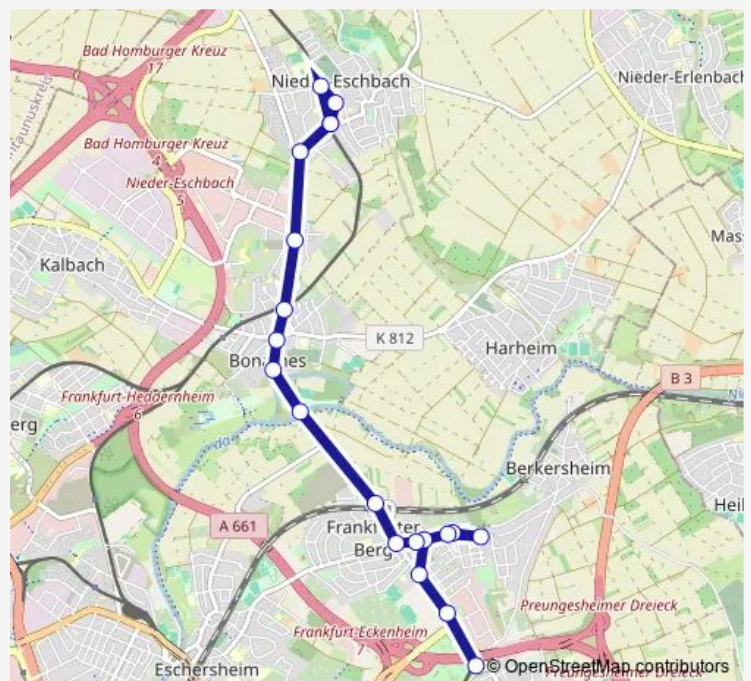

Direction

Frankfurt (Main) Preungesheim — Frankfurt (Main) Otto-Hahn-Schule

19 stops

[Open route schedule](#)

- Frankfurt (Main) Preungesheim
- Frankfurt (Main) August-Schanz-Straße
- Frankfurt (Main) Kaiserkronenweg
- Frankfurt (Main) Julius-Brecht-Straße
- Frankfurt (Main) Heinrich-Plett-Straße
- Frankfurt (Main) Am Neuenberg
- Frankfurt (Main) Heinrich-Plett-Straße
- Frankfurt (Main) Julius-Brecht-Straße
- Frankfurt (Main) Siedlung Frankfurter Berg
- Frankfurt (Main) Frankfurter Berg Bahnhof
- Frankfurt (Main) Nordpark/Alter Flugplatz
- Frankfurt (Main) Alt-Bonames
- Frankfurt (Main) Bonameser Hainstraße
- Frankfurt (Main) Bonames Mitte
- Frankfurt (Main) Konrad-Duden-Weg
- Frankfurt (Main) An der Bornhohl
- Frankfurt (Main) Nieder-Eschbach
- Frankfurt (Main) Nieder-Eschbach
- Frankfurt (Main) Otto-Hahn-Schule

Route schedule

Frankfurt (Main) Preungesheim — Frankfurt (Main) Otto-Hahn-Schule

Monday	07:12-08:07
Tuesday	07:12-08:07
Wednesday	07:12-08:07
Thursday	07:12-08:07
Friday	07:12-08:07
Saturday	—
Sunday	—

Route info

Direction: Frankfurt (Main) Preungesheim

Stops: 19

Trip Duration: 0 hour 26 min

Direction

Frankfurt (Main) Nieder-Eschbach — Frankfurt (Main) Preungesheim

18 stops

[Open route schedule](#)

Frankfurt (Main) Nieder-Eschbach

Frankfurt (Main) Nieder-Eschbach

Frankfurt (Main) An der Bornhohl

Frankfurt (Main) Konrad-Duden-Weg

Frankfurt (Main) Bonames Mitte

Frankfurt (Main) Bonameser Hainstraße

Frankfurt (Main) Alt-Bonames

Frankfurt (Main) Nordpark/Alter Flugplatz