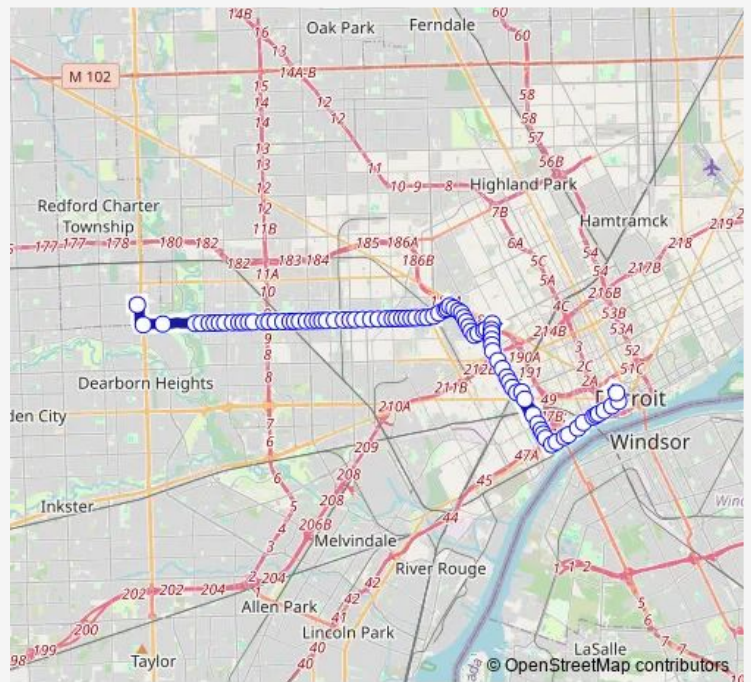

[Go to website](#)

Direction
 Redford Plaza — Rosa Parks Transit Center - Deboarding
 90 stops
[Open route schedule](#)

- Redford Plaza
- Joy & Telegraph
- Joy & West Parkway
- Joy & Spinoza
- Joy & Trinity
- Joy & Braile
- Joy & Fielding
- Joy & Heyden
- Joy & Evergreen
- Joy & Minock
- Joy & Grandville
- Joy & Warwick
- Joy & Stahelin
- Joy & Greenview
- Joy & Southfield
- Joy & Southfield
- Joy & Memorial
- Joy & Grandmont
- Joy & Mettetal
- Joy & Mansfield
- Joy & Prevost

Route schedule

Redford Plaza — Rosa Parks Transit Center - Deboarding

Monday	06:05-21:55
Tuesday	06:05-21:55
Wednesday	06:05-21:55
Thursday	06:05-21:55
Friday	06:05-21:55
Saturday	07:00-22:00
Sunday	07:00-18:35

Route info

Direction: Redford Plaza

Stops: 90

Trip Duration: 1 hour 2 min

27 — Joy

Joy & Greenfield

Joy & Whitcomb

Joy & Coyle