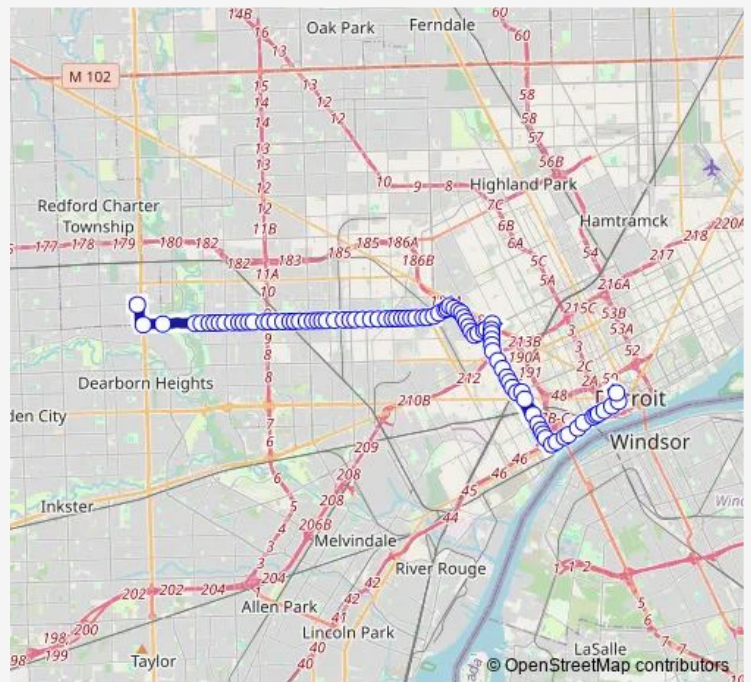

[Go to website](#)

**Direction**  
 Redford Plaza — Rosa Parks Transit Center - Deboarding  
 90 stops  
[Open route schedule](#)

- Redford Plaza
- Joy & Telegraph
- Joy & West Parkway
- Joy & Spinoza
- Joy & Trinity
- Joy & Braile
- Joy & Fielding
- Joy & Heyden
- Joy & Evergreen
- Joy & Minock
- Joy & Grandville
- Joy & Warwick
- Joy & Stahelin
- Joy & Greenview
- Joy & Southfield
- Joy & Southfield
- Joy & Memorial
- Joy & Grandmont
- Joy & Mettetal
- Joy & Mansfield
- Joy & Prevost

### Route schedule

Redford Plaza — Rosa Parks Transit Center - Deboarding

Monday	06:05-21:55
Tuesday	06:05-21:55
Wednesday	06:05-21:55
Thursday	06:05-21:55
Friday	06:05-21:55
Saturday	07:00-22:00
Sunday	07:00-18:35

### Route info

Direction: Redford Plaza

Stops: 90

Trip Duration: 1 hour 2 min

27 — Joy

Joy & Greenfield

Joy & Whitcomb

Joy & Coyle