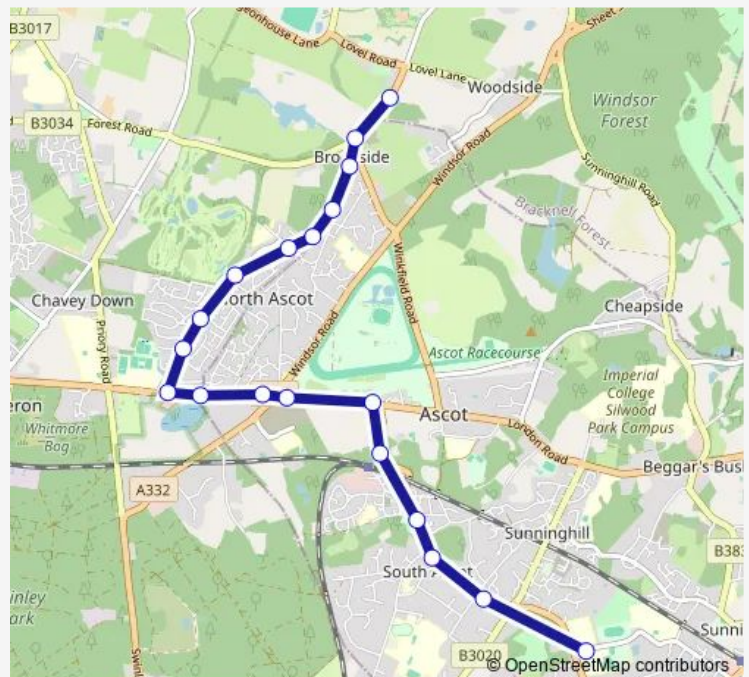

### Direction

The Old Hatchet — Charters School

19 stops

[Open route schedule](#)

The Old Hatchet

Cranbourne Corner

Old Post Office

The Rough

Heatherwood Hospital - east

Station Hill

Ascot Station

Victoria Road

Coronation Road

St Marys Road

Charters School

### Route schedule

The Old Hatchet — Charters School

Monday 07:55

Tuesday 07:55

Wednesday 07:55

Thursday 07:55

Friday 07:55

Saturday —

### Route info

Direction: The Old Hatchet

Stops: 19

Trip Duration: 0 hour 26 min

■ 27 — Sunningdale - North Ascot

**Direction**

Charters School — The Old Hatchet

19 stops