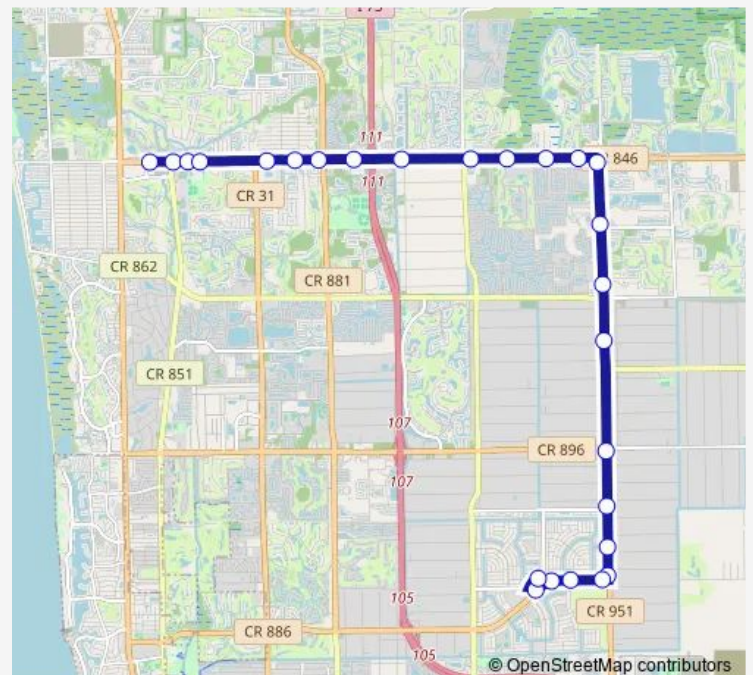

### Direction

GG Community — CAT OPS garage

2 stops

[Open route schedule](#)

GG Community

CAT OPS garage

### Route schedule

GG Community — CAT OPS garage

Monday 19:36

Tuesday 19:36

Wednesday 19:36

Thursday 19:36

Friday 19:36

Saturday 19:36

### Route info

Direction: GG Community

Stops: 2

Trip Duration: 0 hour 10 min

27 — 951-Immokalee Rd