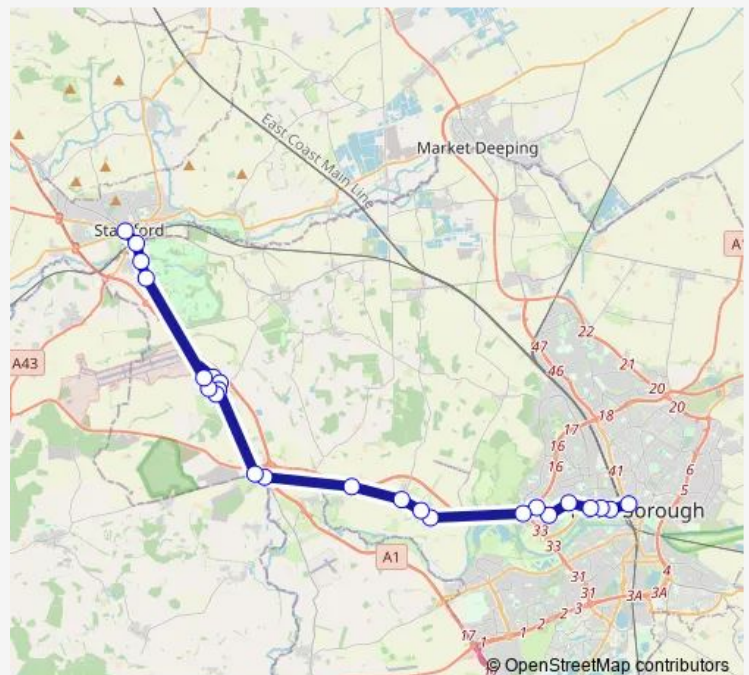

### Direction

Queensgate Bus Stn — Bus Station

24 stops

[Open route schedule](#)

- Queensgate Bus Stn
- Kirkwood Close
- High School
- Thorpe Meadows
- Thorpe Hall
- Woburn Close
- Fox and Hounds
- Police Headquarters
- Splash Lane
- Village Hall
- Bus Shelter
- Old Peterborough Road
- Old North Rd
- Robins Field
- Exeter Road
- Spar Shop
- Parker Road
- Legg Road
- Church Road
- Post Office
- Burghley Golf Course

### Route schedule

Queensgate Bus Stn — Bus Station

Monday	08:32-17:40
Tuesday	08:32-17:40
Wednesday	08:32-17:40
Thursday	08:32-17:40
Friday	08:32-17:40
Saturday	08:32-17:40
Sunday	—

### Route info

Direction: Queensgate Bus Stn

Stops: 24

Trip Duration: 0 hour 58 min

■ 27 — Peterborough - Stamford

First Drift

High School

Bus Station

## Direction

Bus Station — Queensgate Bus Stn

23 stops

[Open route schedule](#)

Bus Station

High School

First Drift

Burghley Golf Course